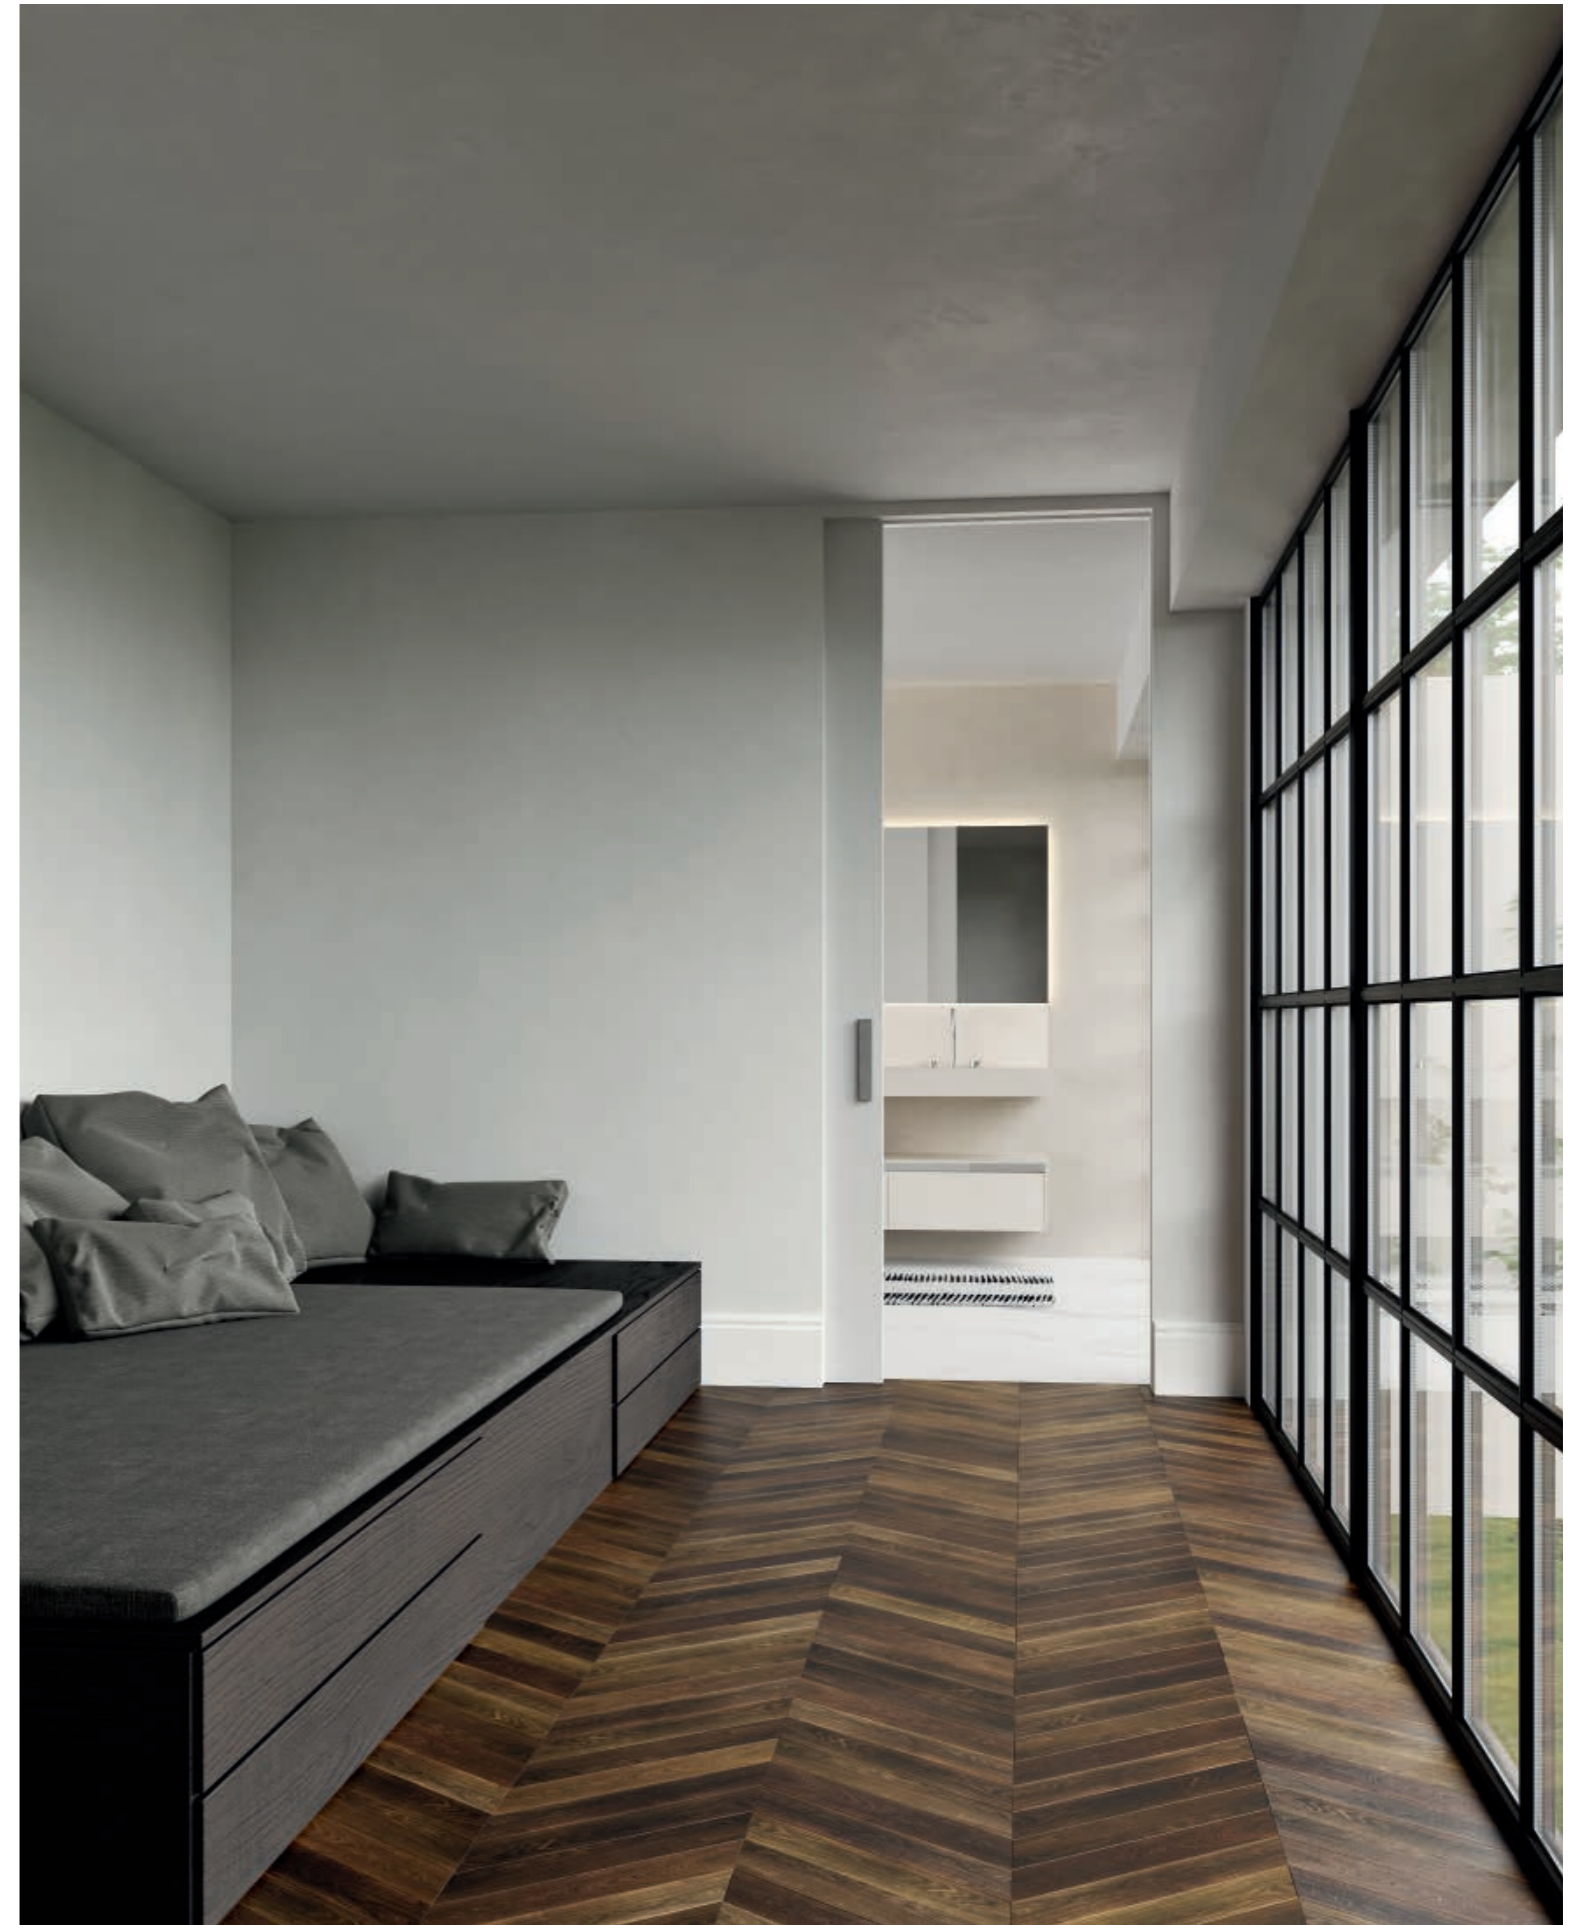

Dali Full, W143 — H80 cm

Tap:

Dresscode in chrome finish

ED 13

ED13 Composition:
W213 — D52,5 — H196 cm

Structure:
Sale porcelain stone

Decorative Trim:
Chrome metal finish

Top:
Suspended top, H12 cm, in
Sale porcelain stone with
integrated washbasin (type O)