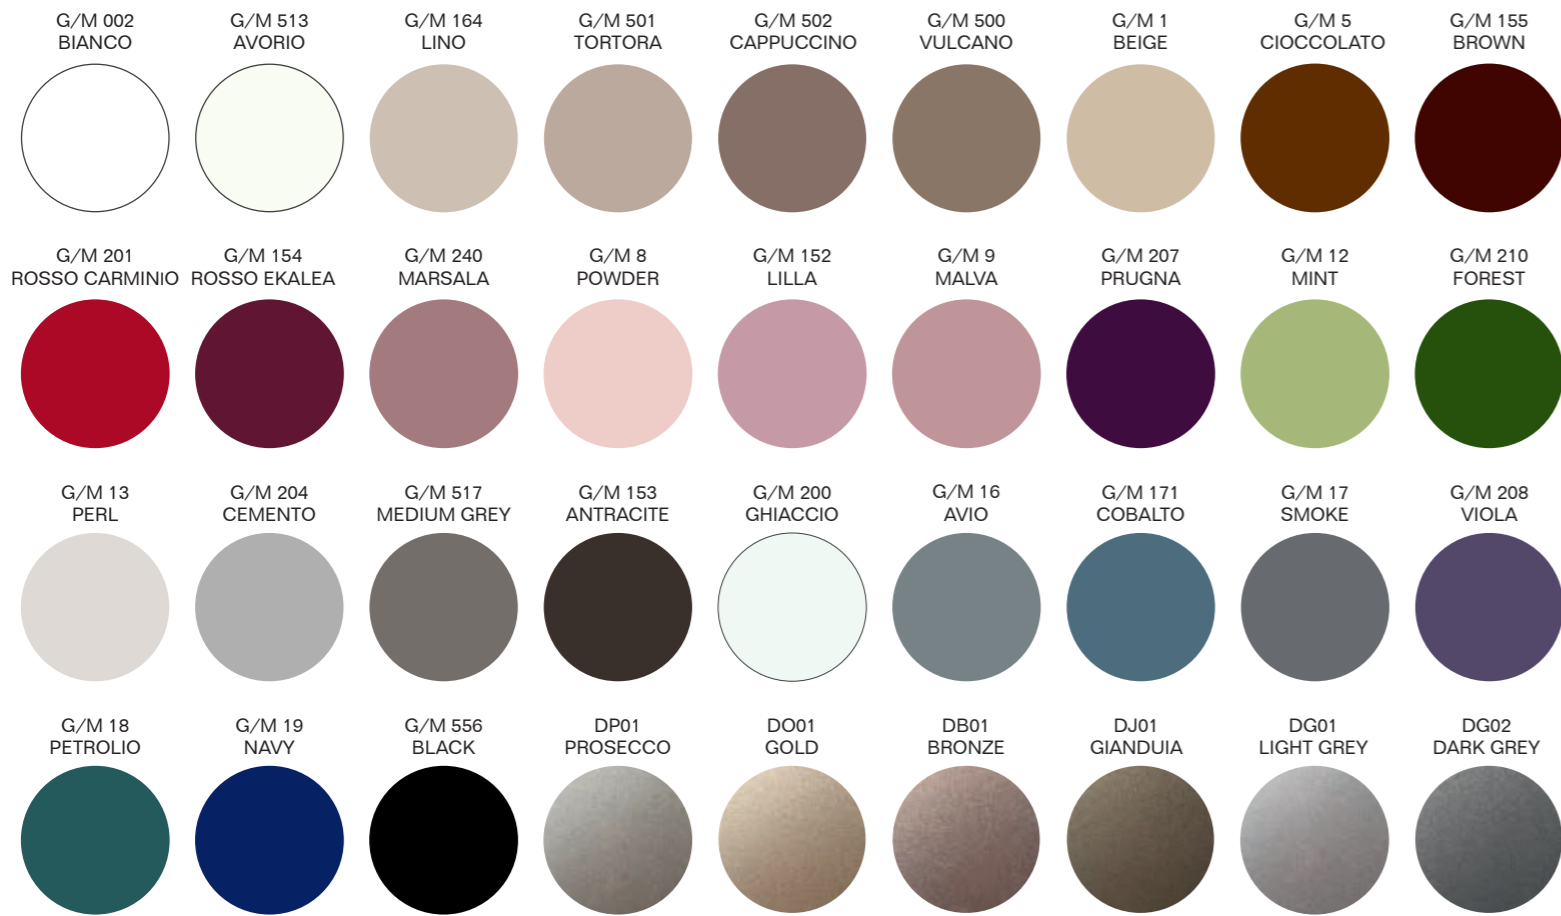

* ON REQUEST, AVAILABLE IN MATT FINISH

LASA FANTASTICO

BIANCO STATUARIO

BIANCO CARRARA

BARDIGLIO NUVOLATO

CALACATTA ORO

EMPERADOR LIGHT

EMPERADOR DARK

MYSTIC BROWN

NERO MARQUINIA

NERO ASSOLUTO

LACQUERED FINISHES

→ G CODE INDICATES GLOSSY LACQUERED
 → M CODE INDICATES MATT LACQUERED
 → D CODE INDICATES GLOSSY METALLIC

LEATHERS

→ P CODE INDICATES SMOOTH LEATHER
 → R CODE INDICATES CROCODILE LEATHER

COLORED GLASS FINISHES

→ S CODE INDICATES SATIN

RIBBED COLOURED
 GLASS AVAILABLE
 IN ALL FINISHES

WOOD FINISHES

EDEN - COMPOSITIONS

ED01 - p.86

ED02 - p.92

ED04 - p.32