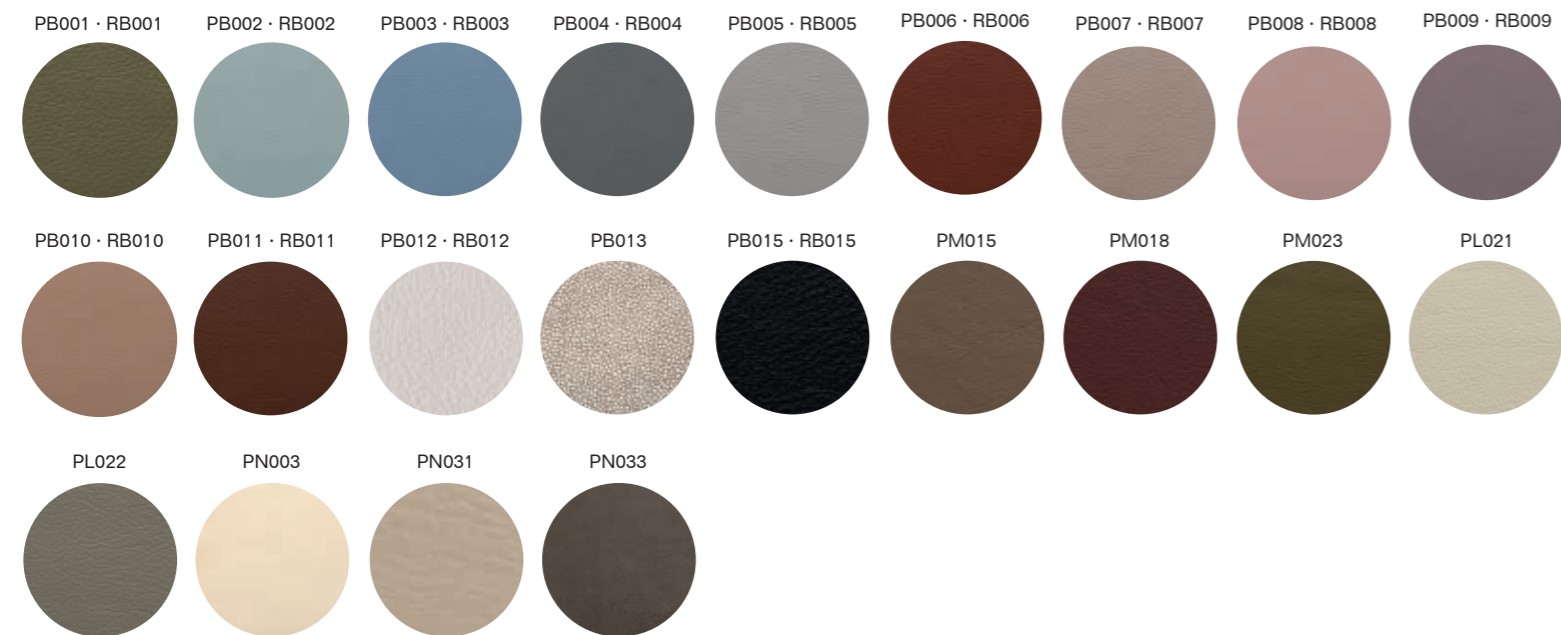

MYSTIC BROWN

NERO MARQUINIA

NERO ASSOLUTO

LACQUERED FINISHES

→ G CODE INDICATES GLOSSY LACQUERED
 → M CODE INDICATES MATT LACQUERED
 → D CODE INDICATES GLOSSY METALLIC

LEATHERS

→ P CODE INDICATES SMOOTH LEATHER
 → R CODE INDICATES CROCODILE LEATHER

COLORED GLASS FINISHES

→ S CODE INDICATES SATIN

RIBBED COLOURED
 GLASS AVAILABLE
 IN ALL FINISHES

WOOD FINISHES

EDEN - COMPOSITIONS

ED01 - p.86

ED02 - p.92

ED04 - p.32