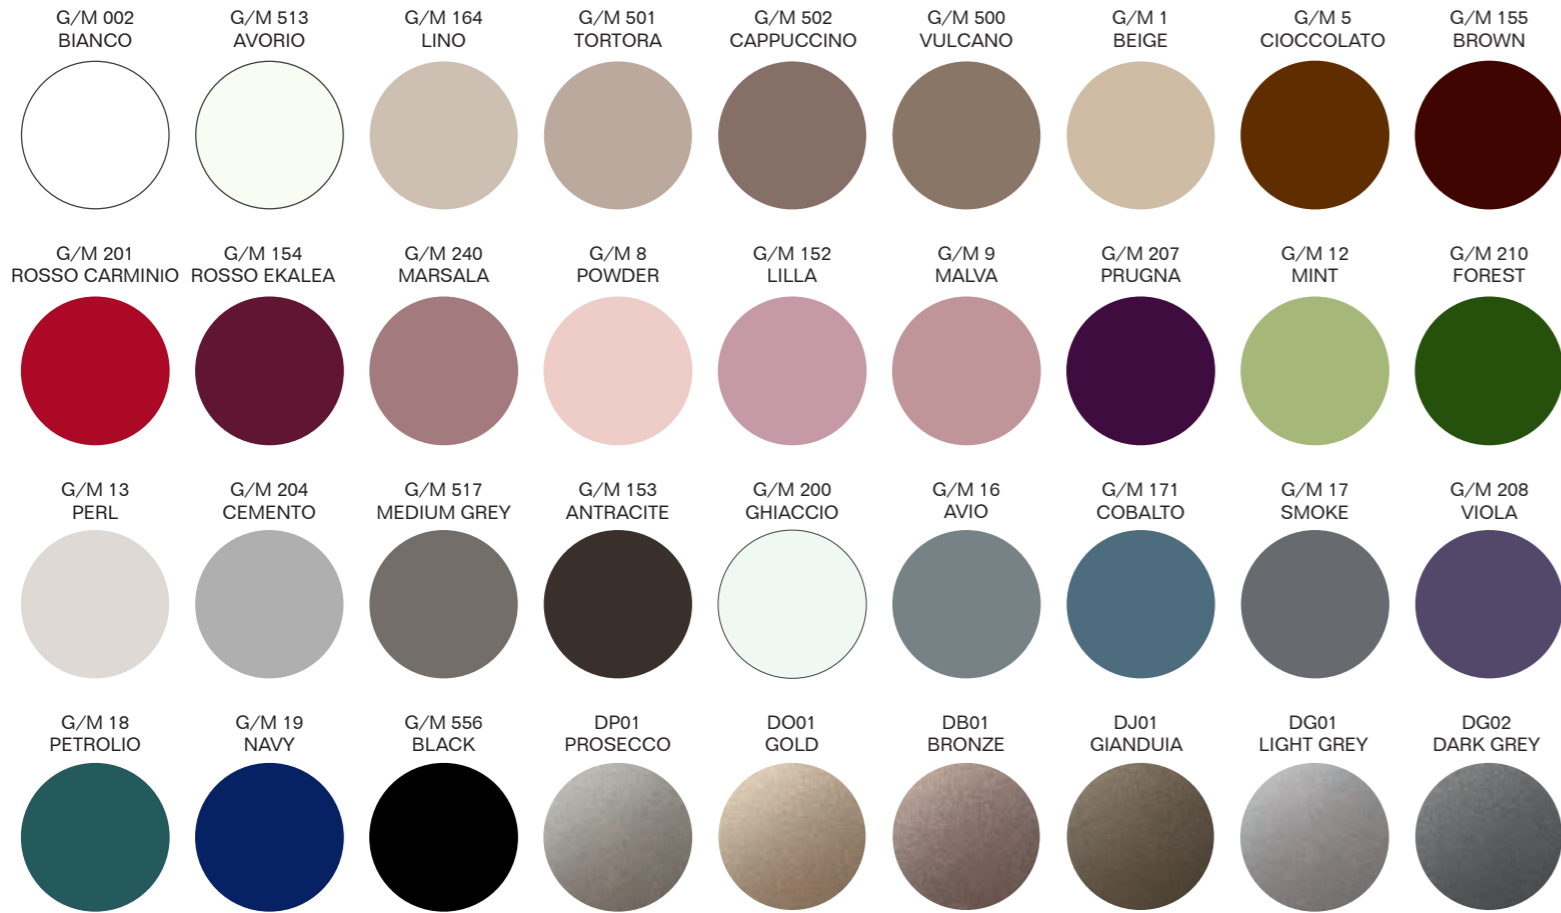

FINISHES

LACQUERED FINISHES

→ G CODE INDICATES GLOSSY LACQUERED
→ M CODE INDICATES MATT LACQUERED
→ D CODE INDICATES GLOSSY METALLIC