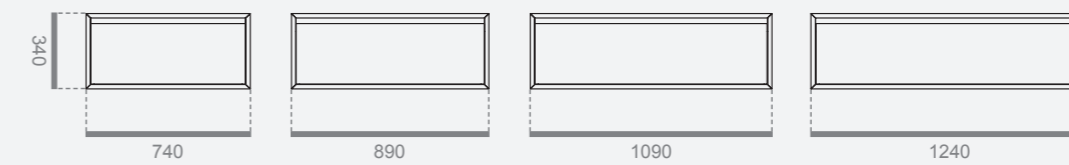

INTEGRATED TOP SELECTION

MATT WHITE **PUREFEEL** INTEGRATED WASHBASINS, H 2 CM

BASIN DIMENSIONS
A - 50 x 31 x 2 CM
B - 60 x 31 x 2 CM

BASIN DIMENSIONS
C - 50 x 31,5 x 2 CM
D - 58,6 x 31,5 x 2 CM

BASIN DIMENSIONS
E - 50 x 31 x 2 CM
F - 60 x 31 x 2 CM