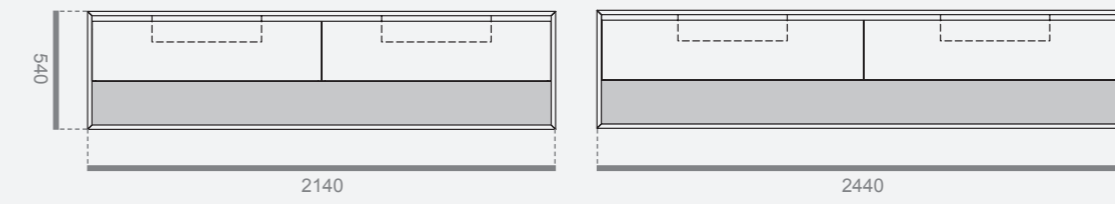

MODULARITY

H34, P54 CM - VANITY UNIT WITH DRAWERS

MODULARITY

H54, P54 CM - VANITY UNIT WITH DRAWERS AND INSIDE DRAWERS

MODULARITY

H54, P54 CM - VANITY UNIT WITH DRAWERS AND OPEN SHELF

H34, P54 CM - ADDITIONAL WALL-HUNG BASE UNITS WITH DRAWERS