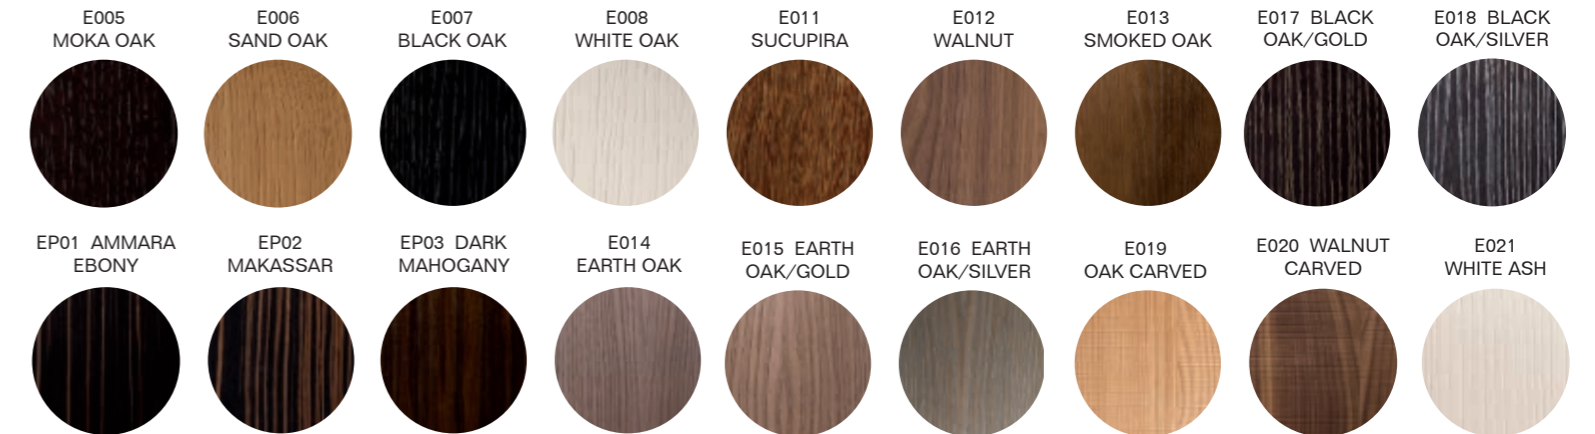

FINISHES

DRAWER FRONT PANEL FINISHES

WOOD FINISHES