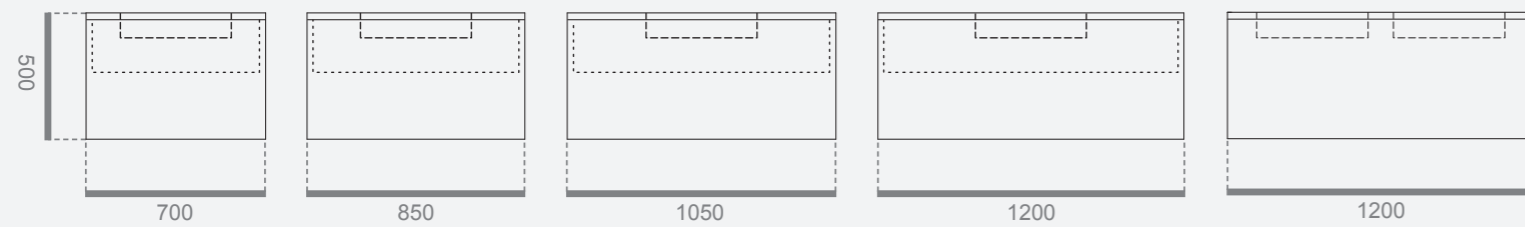

H50, D52,5 CM - VANITY UNITS WITH 1 DRAWER + 1 INTERIOR DRAWER