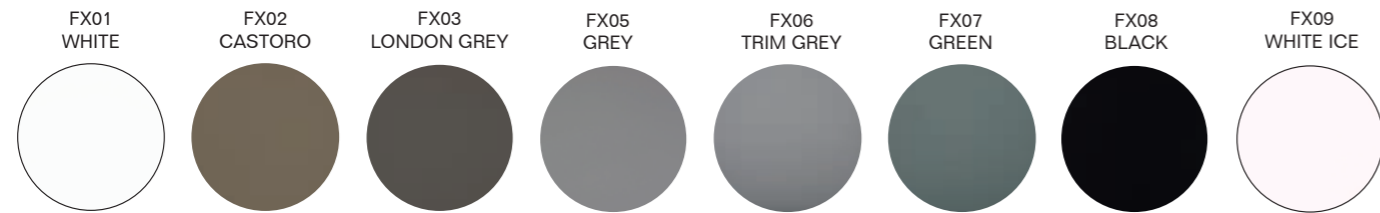

DRAWER FRONT PANEL FINISHES

FENIX FINISHES