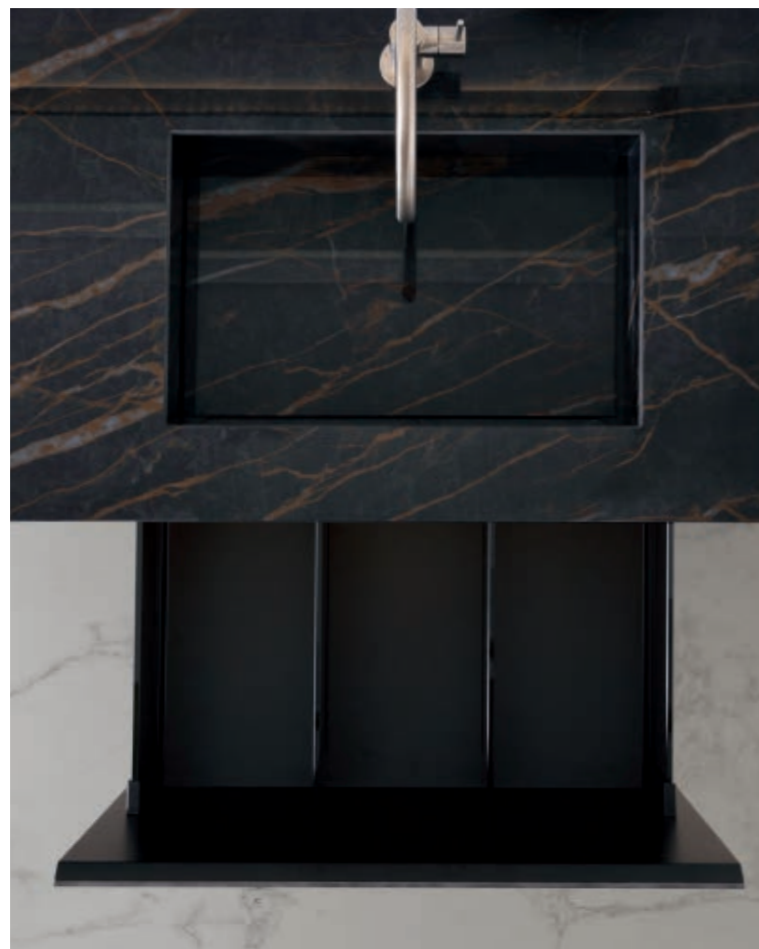

Top:

Integrated washbasin in
glossy Noir Desir porcelain
stone (type O)

Mirror:

Vivian, W140 — H80 cm

Taps:

Dresscode in chrome finish

Drawers available with internal LED lighting on request.

Continuous grain on drawer fronts and sides.