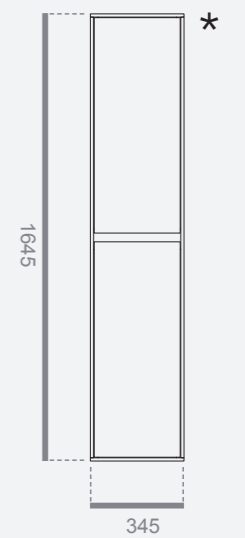

Mirror:
Dali Full, W141 — H80 cm

Tap:
Dresscode in gold finish

ED 20

ED20 Composition:
W193 — D52,5 — H196 cm

Structure:
G500 glossy Vulcano
lacquered finish

Frontal drawers:
PB013 leather

Decorative Trim:
G500 glossy Vulcano
lacquered finish

MODULARITY

H50, D52,5 CM - VANITY UNITS WITH 2 DRAWERS

H50, D52,5 CM - ADDITIONAL WALL-HUNG BASE UNITS WITH 2 DRAWERS

H80, D15 CM WALL UNITS

H80, D15 CM WALL UNITS OPEN-SHELVING

H162, D15/33 CM WALL UNITS TALL UNITS

* End finishing panels are included

INTEGRATED TOP SELECTION

MATT WHITE **PUREFEEL** - GLOSSY WHITE **GEACRIL**, H 1,2 CM

BASIN DIMENSIONS
A - 50 x 31 x 1,2 CM
B - 60 x 31 x 1,2 CM

BASIN DIMENSIONS
C - 50 x 31,5 x 1,2 CM
D - 60 x 31 x 1,2 CM

INTEGRATED TOP SELECTION

WHITE **CORIAN**, H 1,2 CM

BASIN DIMENSIONS
G - 50 x 31,5 x 1,2 CM
H - 60 x 31,5 x 1,2 CM

BASIN DIMENSIONS
J - 59 x 34 x 1,2 CM
K - 68 x 38 x 1,2 CM

INTEGRATED TOP SELECTION

COLOURED **GLASS** INTEGRATED WASHBASIN, H 1 CM