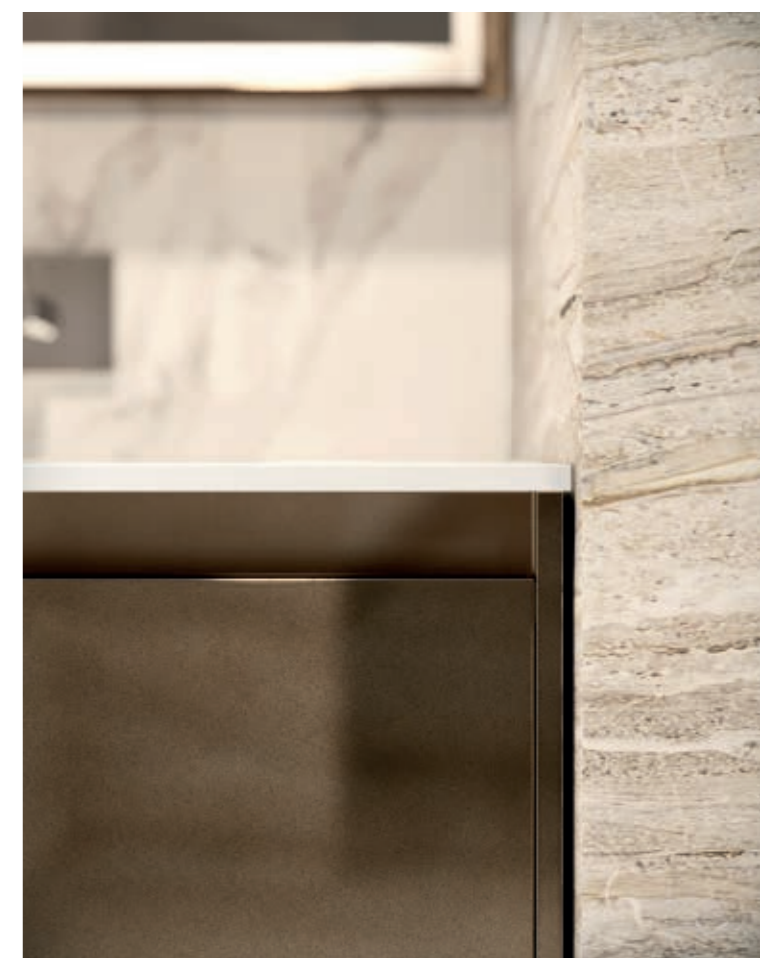

- ← **ED03 - Version A:**
  Decorative trim in gold metal finish
- ↓ **ED03 - Version B:**
  Decorative trim in DJ01 metallic
  Gianduia lacquered finish