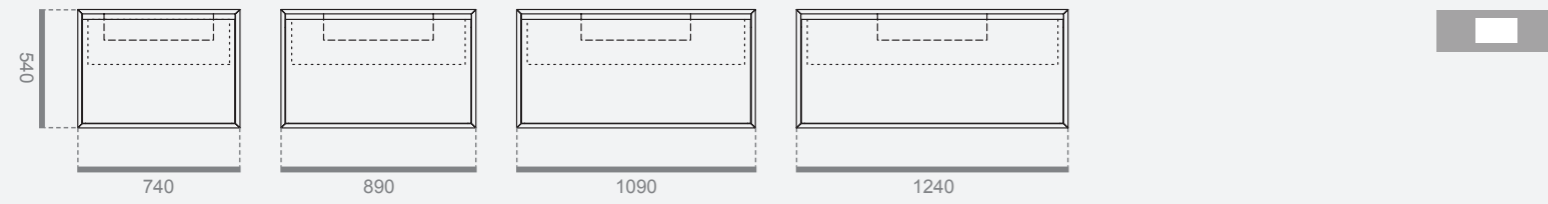

MODULARITY

H54, P54 CM - VANITY UNIT WITH DRAWERS AND INSIDE DRAWERS