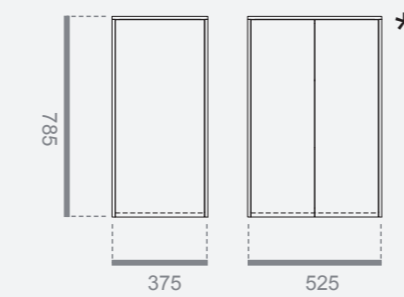

Mirror:
Dali Full, W141 — H80 cm

Tap:
Dresscode in gold finish

ED 20

ED20 Composition:
W193 — D52,5 — H196 cm

Structure:
G500 glossy Vulcano
lacquered finish

Frontal drawers:
PB013 leather

Decorative Trim:
G500 glossy Vulcano
lacquered finish

MODULARITY

H50, D52,5 CM - VANITY UNITS WITH 2 DRAWERS

H50, D52,5 CM - ADDITIONAL WALL-HUNG BASE UNITS WITH 2 DRAWERS

H80, D15 CM WALL UNITS

H80, D15 CM WALL UNITS OPEN-SHELVING

H162, D15/33 CM WALL UNITS TALL UNITS

* End finishing panels are included

INTEGRATED TOP SELECTION

MATT WHITE **PUREFEEL** - GLOSSY WHITE **GEACRIL**, H 1,2 CM

BASIN DIMENSIONS
A - 50 x 31 x 1,2 CM
B - 60 x 31 x 1,2 CM

BASIN DIMENSIONS
C - 50 x 31,5 x 1,2 CM
D - 60 x 31 x 1,2 CM

INTEGRATED TOP SELECTION

WHITE **CORIAN**, H 1,2 CM

BASIN DIMENSIONS
G - 50 x 31,5 x 1,2 CM
H - 60 x 31,5 x 1,2 CM

BASIN DIMENSIONS
J - 59 x 34 x 1,2 CM
K - 68 x 38 x 1,2 CM

INTEGRATED TOP SELECTION

COLOURED **GLASS** INTEGRATED WASHBASIN, H 1 CM