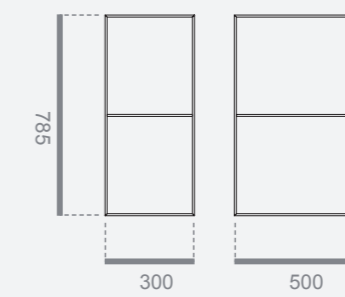

H80, D15 CM WALL UNITS OPEN-SHELVING