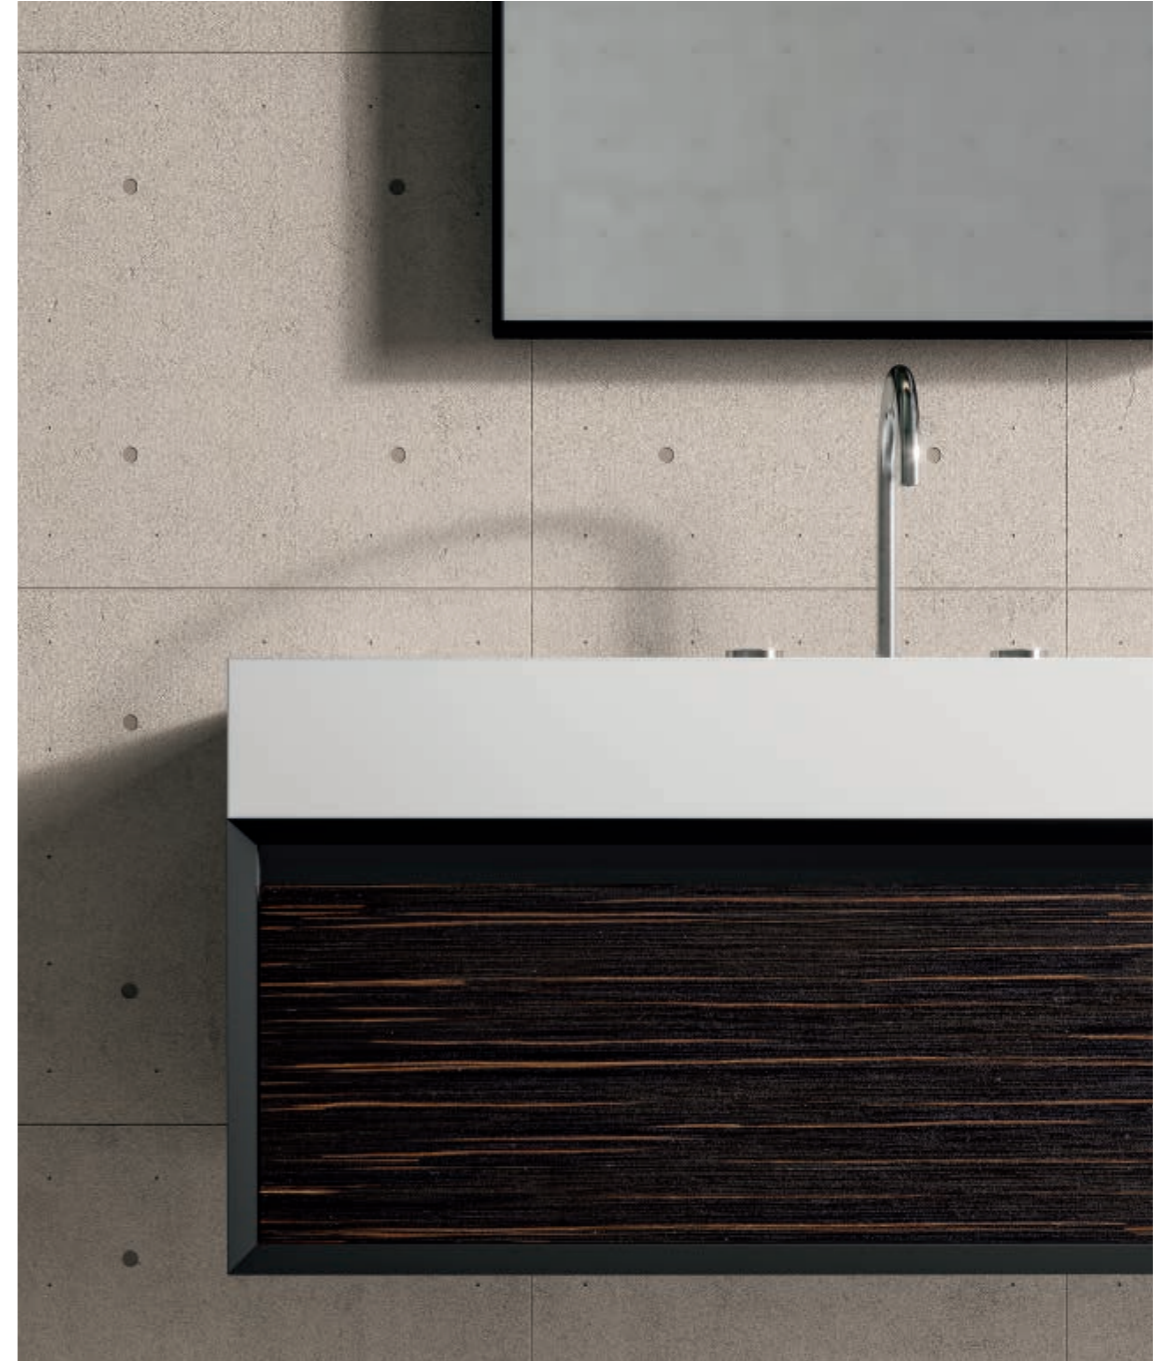

Frontal drawers:
EP01 Ammara Ebony finish

Top:
Countertop washbasin,
H12 cm, in Purefeel
(type UPB)

Mirrors:
Mirò in black finish,
W70 — H80 cm

Taps:
Dresscode in chrome finish

DR 03

DR03 Composition:
W214 — D54 — H195 cm