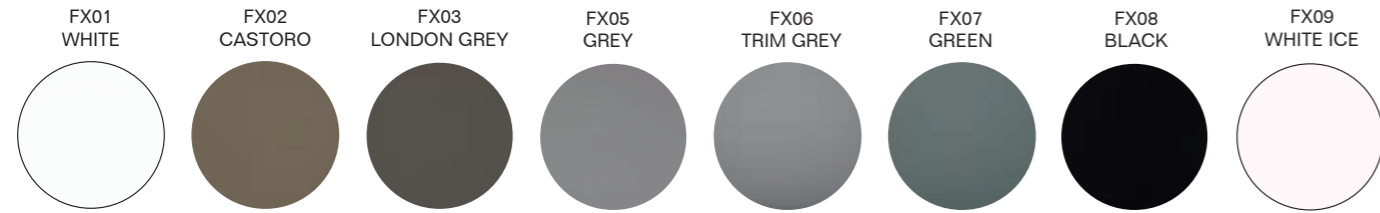

FINISHES

SIDE AND BOTTOM PANELS

FENIX FINISHES