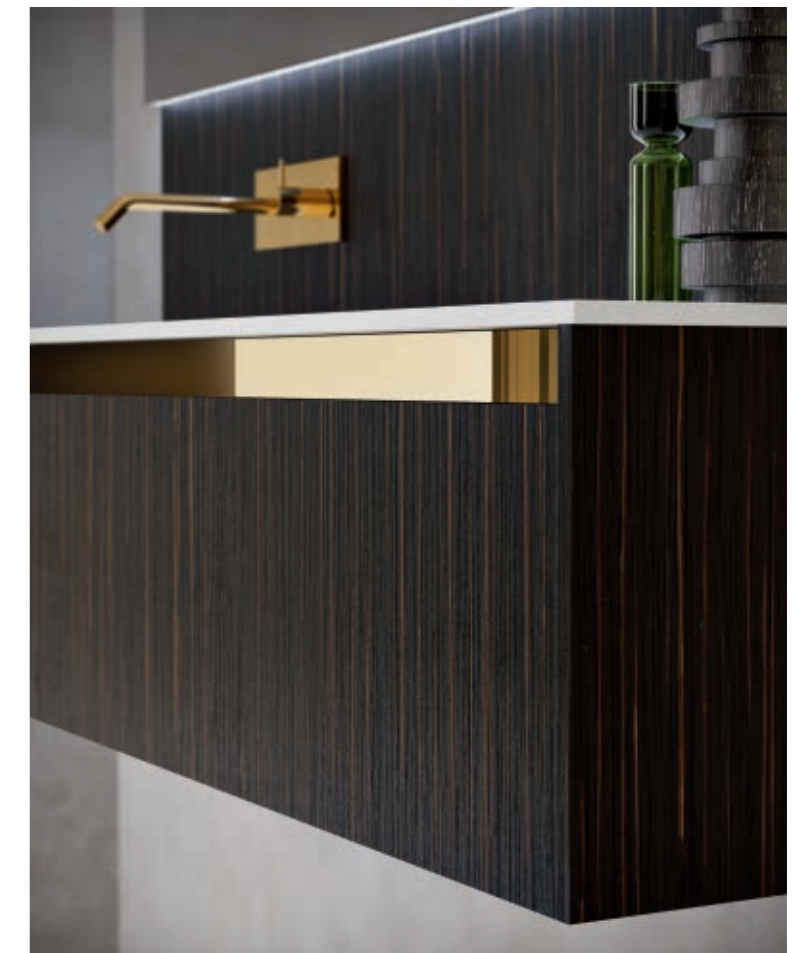

Mirror:
Dali Full, W173 — H80 cm

Tap:
Dresscode in gold finish

- ← **ED06 - Version A:**
Decorative trim in EP01 Ammara
Ebony finish
- ↓ **ED06 - Version B:**
Decorative trim in gold metal finish

ED 05

ED05 Composition:
W143 — D52,5 — H196 cm