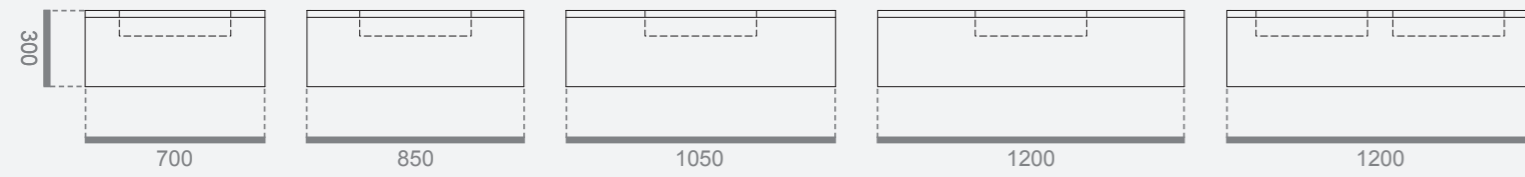

Top:
V113 glossy Pearl coloured
glass top;
countertop washbasin in white
ceramic (COD. 000LAPOB01)

Mirror:
Dali Full, L211 — H80 cm

Tap:
Dresscode in gold finish

TECHNICAL SHEETS

MODULARITY

H30, D52,5 CM - VANITY UNITS WITH 1 DRAWER