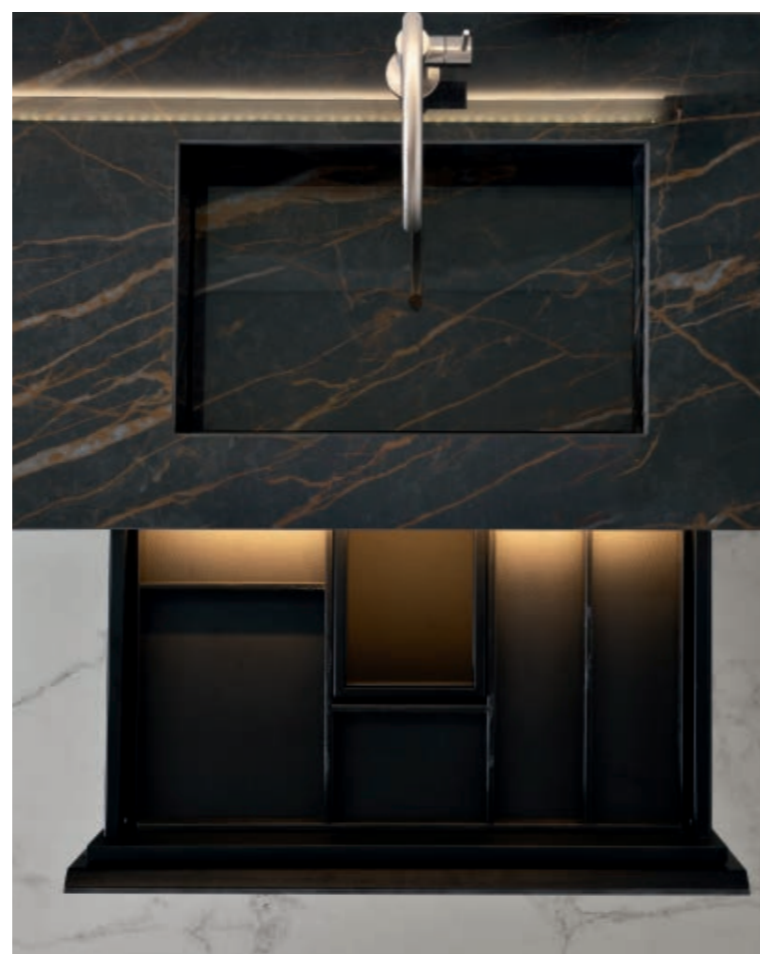

Top:

Integrated washbasin in
glossy Noir Desir porcelain
stone (type O)

Mirror:

Vivian, W140 — H80 cm

Taps:

Dresscode in chrome finish

Drawers available with internal LED lighting on request.

Continuous grain on drawer fronts and sides.