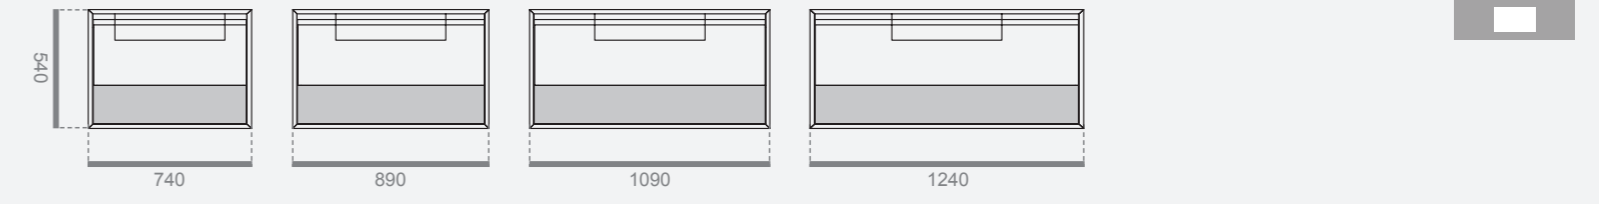

MODULARITY

H34, P54 CM - VANITY UNIT WITH DRAWERS

MODULARITY

H54, P54 CM - VANITY UNIT WITH DRAWERS AND INSIDE DRAWERS

MODULARITY

H54, P54 CM - VANITY UNIT WITH DRAWERS AND OPEN SHELF

H34, P54 CM - ADDITIONAL WALL-HUNG BASE UNITS WITH DRAWERS