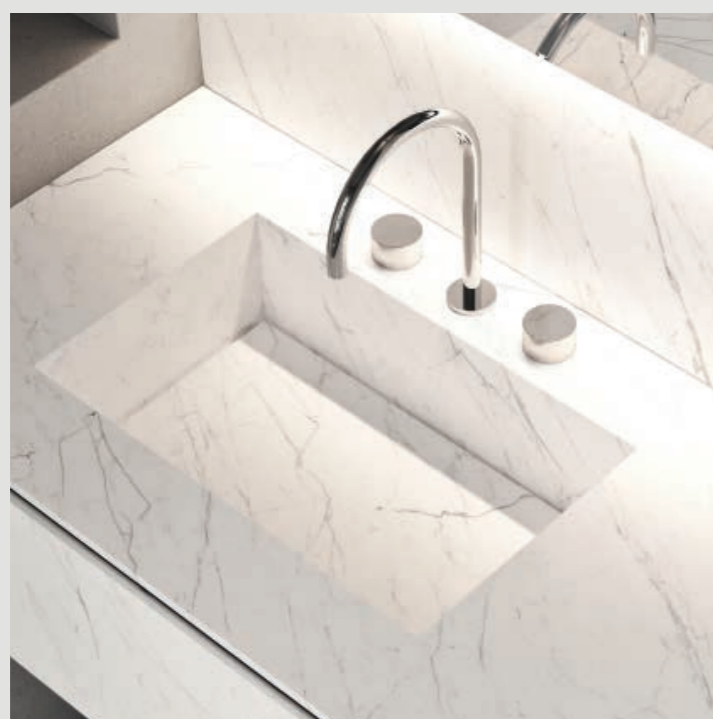

BASIN DIMENSIONS
O - 47 x 29 x 1,2 CM
P - 59 x 29 x 1,2 CM