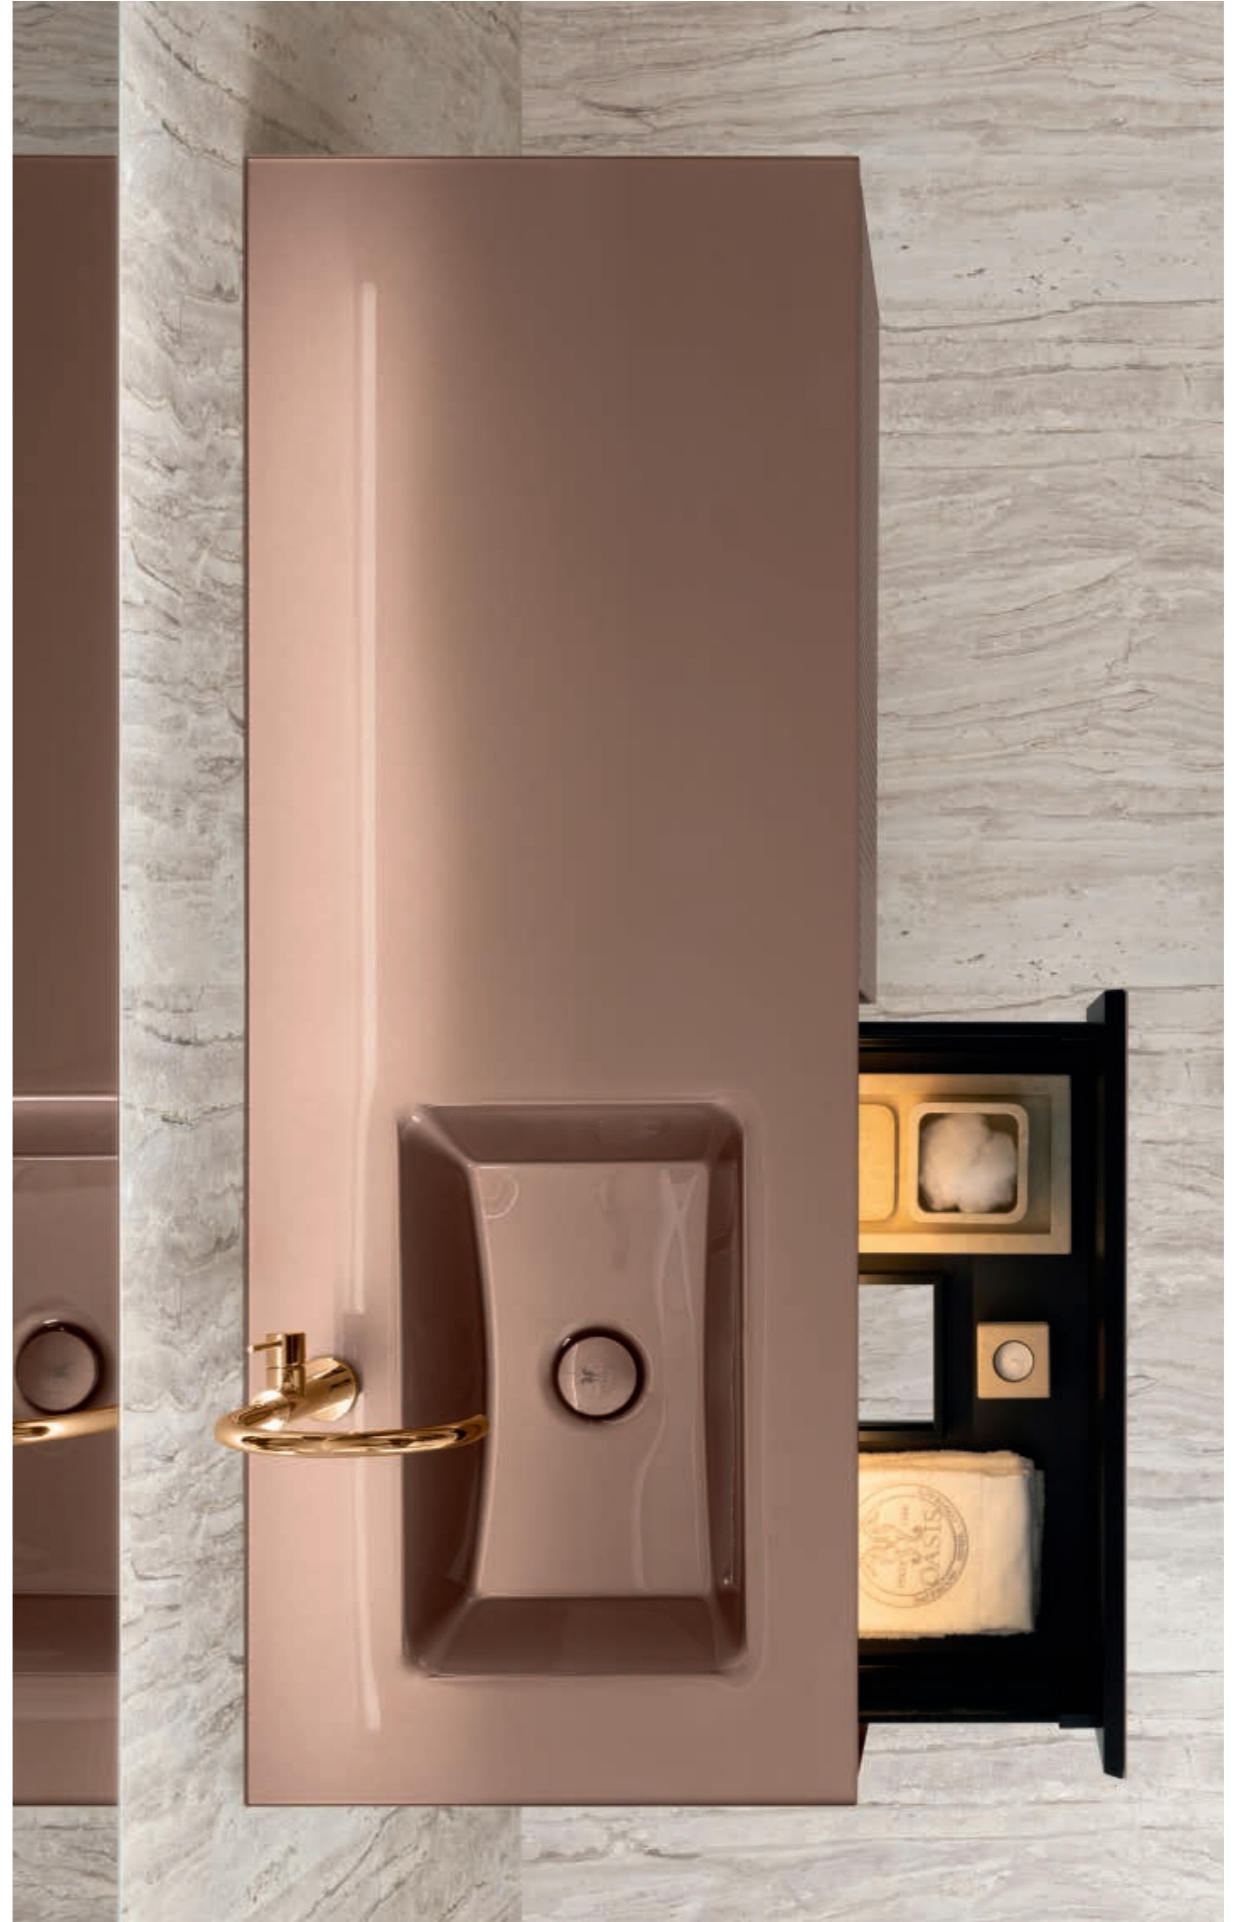

Tap:
Dresscode in gold finish

ED 22

ED22 Composition:
W141 — D52,5 — H196 cm

Structure:
Ribbed coloured glass in
VDB1 metallic Bronze finish

Decorative Trim:
DB01 metallic Bronze
lacquered finish

Top:
Integrated washbasin in
VDB1 metallic Bronze
coloured glass (type R)

Mirror:
Dali Full, W141 — H80 cm

Tap:
Dresscode in gold finish

ED 20

ED20 Composition:
W193 — D52,5 — H196 cm

Structure:
G500 glossy Vulcano
lacquered finish

Frontal drawers:
PB013 leather

Decorative Trim:
G500 glossy Vulcano
lacquered finish