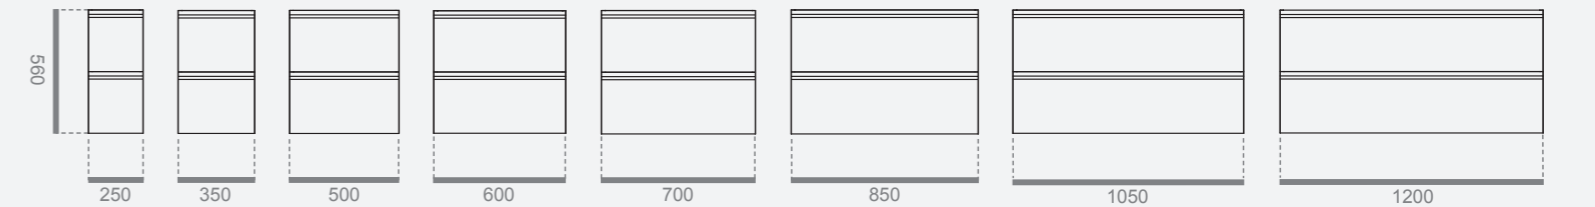

H56, P51,5 CM - COMPLEMENTARY WALL-HUNG
OPEN-SHELVING BASE UNITS