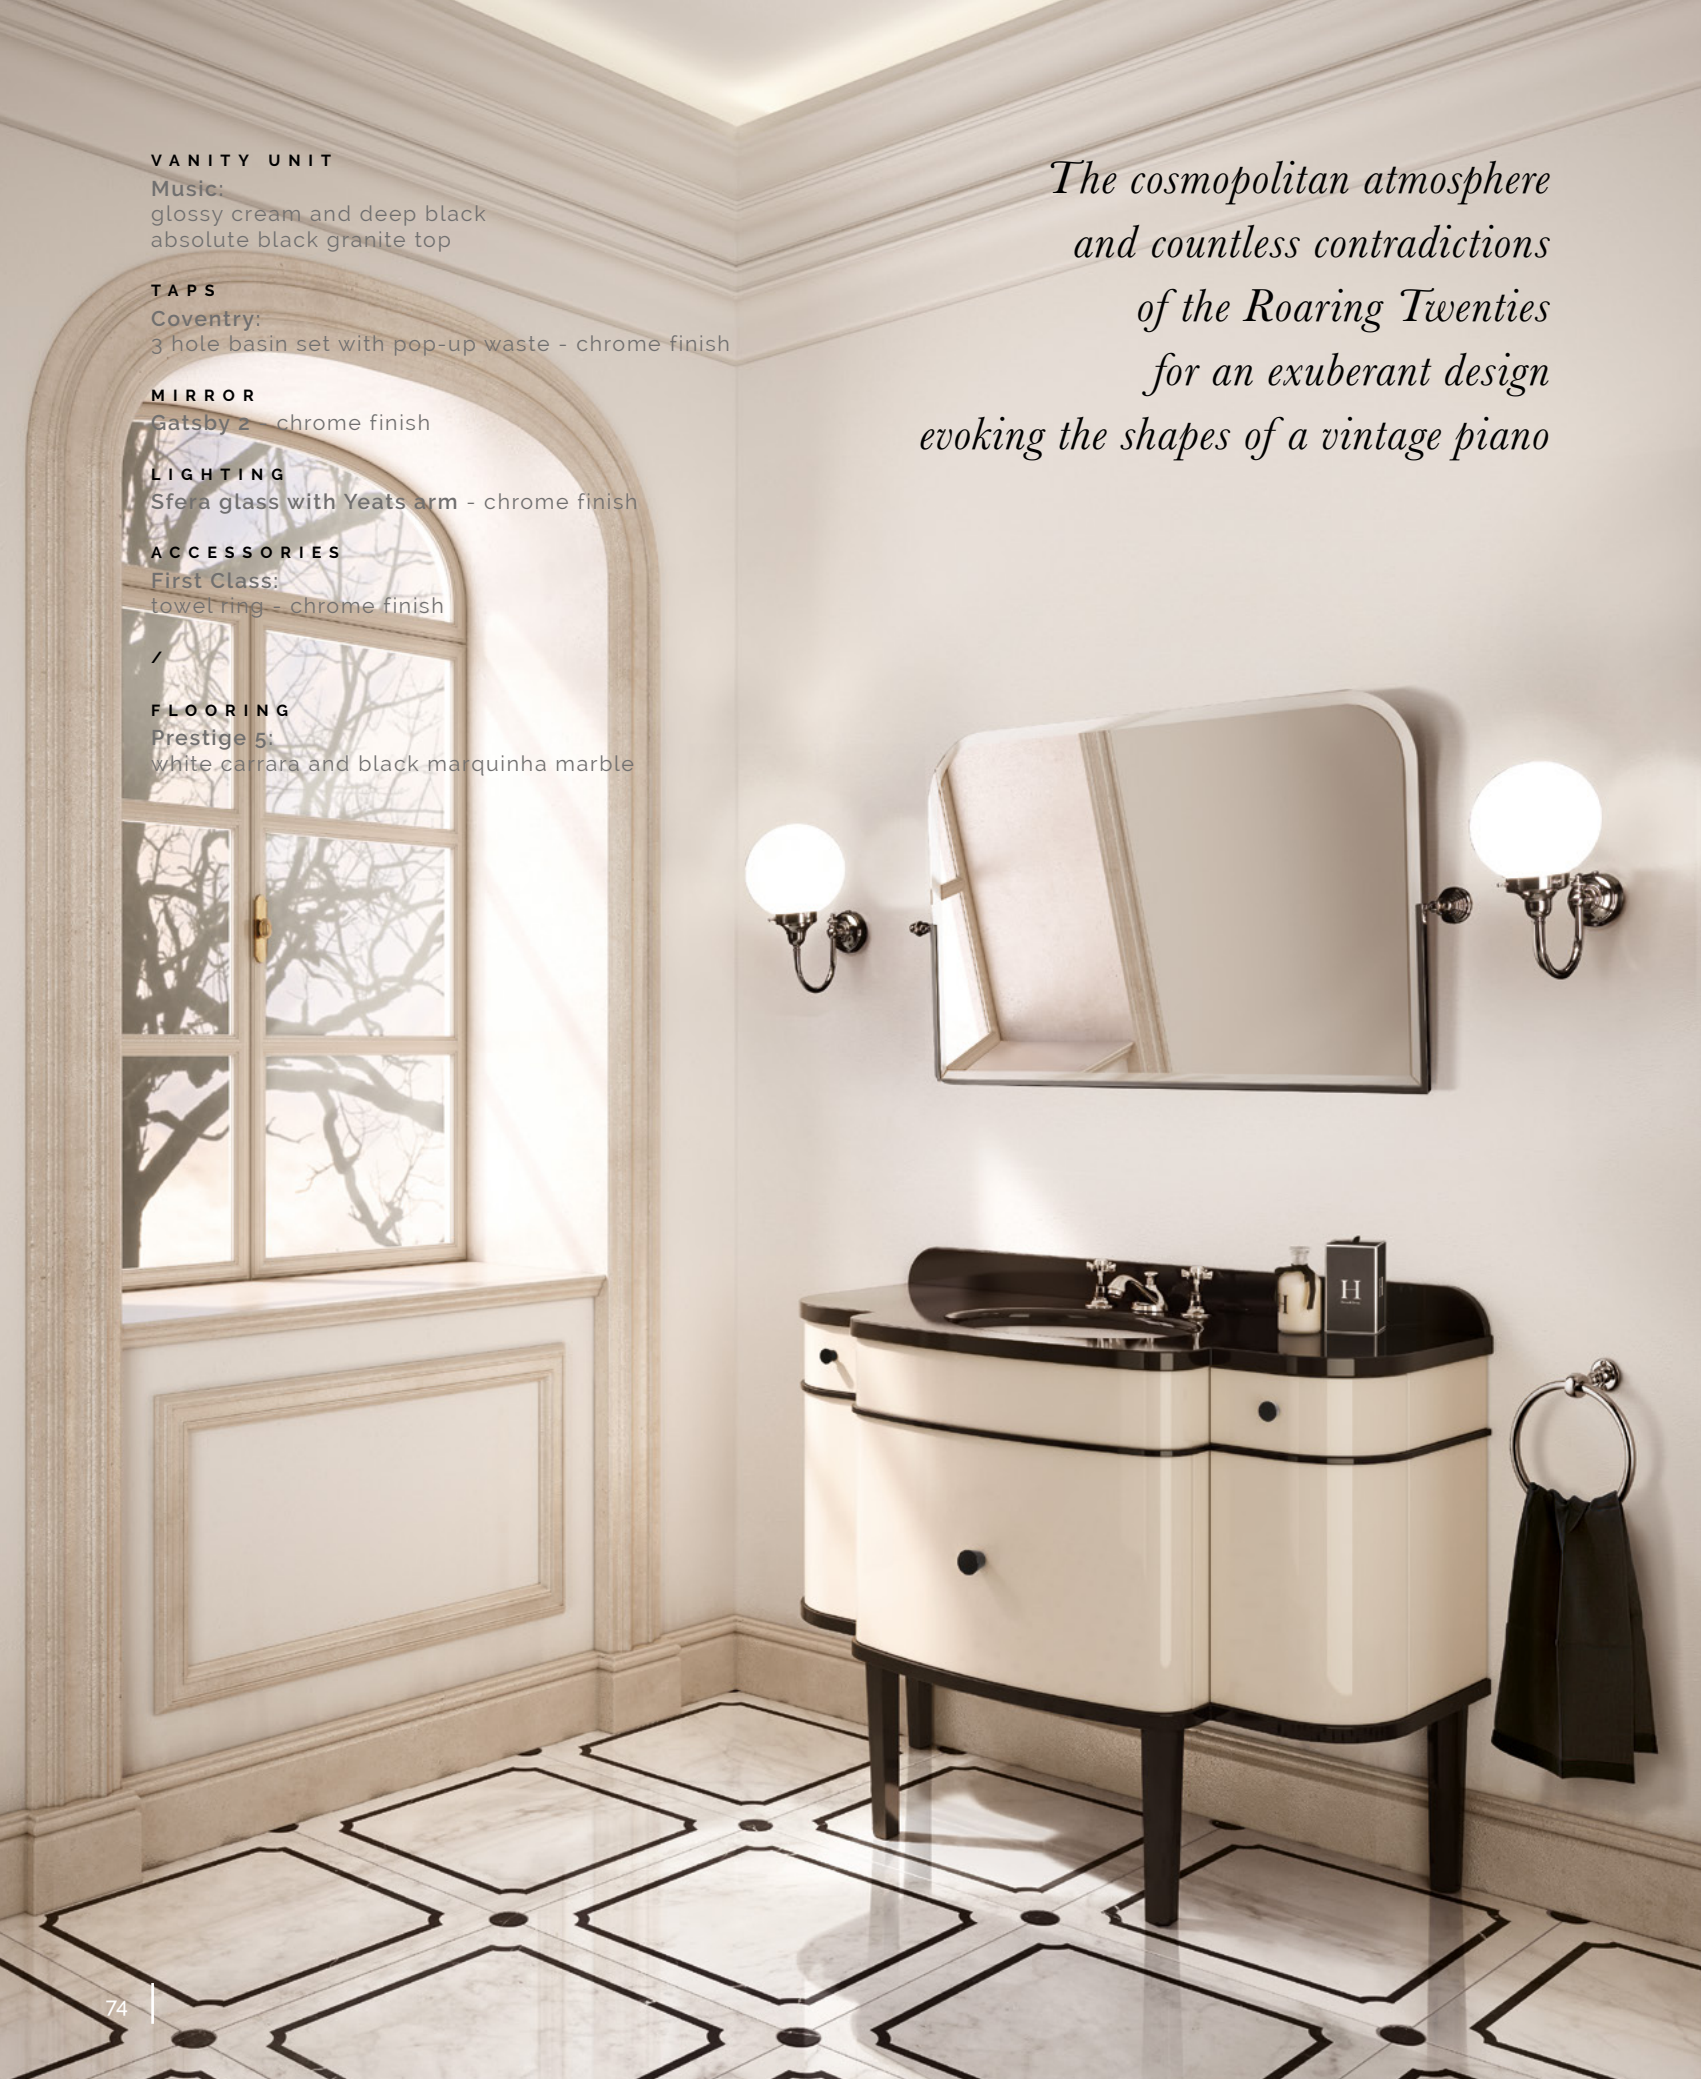

VANITY UNIT

Music:
glossy cream and deep black
absolute black granite top

TAPS

Coventry:
3 hole basin set with pop-up waste - chrome finish

MIRROR

Gatsby 2 - chrome finish

LIGHTING

Sfera glass with Yeats arm - chrome finish

ACCESSORIES

First Class:
towel ring - chrome finish

FLOORING

Prestige 5:
white carrara and black marquina marble

*The cosmopolitan atmosphere
and countless contradictions
of the Roaring Twenties
for an exuberant design
evoking the shapes of a vintage piano*