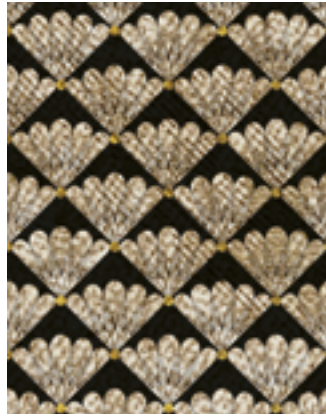

COSTARICA PURPLE GOLD LEAF
CPVNCOSPUGL

◀ 1:10

COSTARICA PURPLE ANTIQUE GOLD

COSTARICA PURPLE GOLD LEAF

◀ 1:50

mm L: 4230 x H: 4000 - L: 166 1/2" x H: 157 1/2"

WALLPAPER GOLD COLLECTION - VITO NESTA

EMPIRE