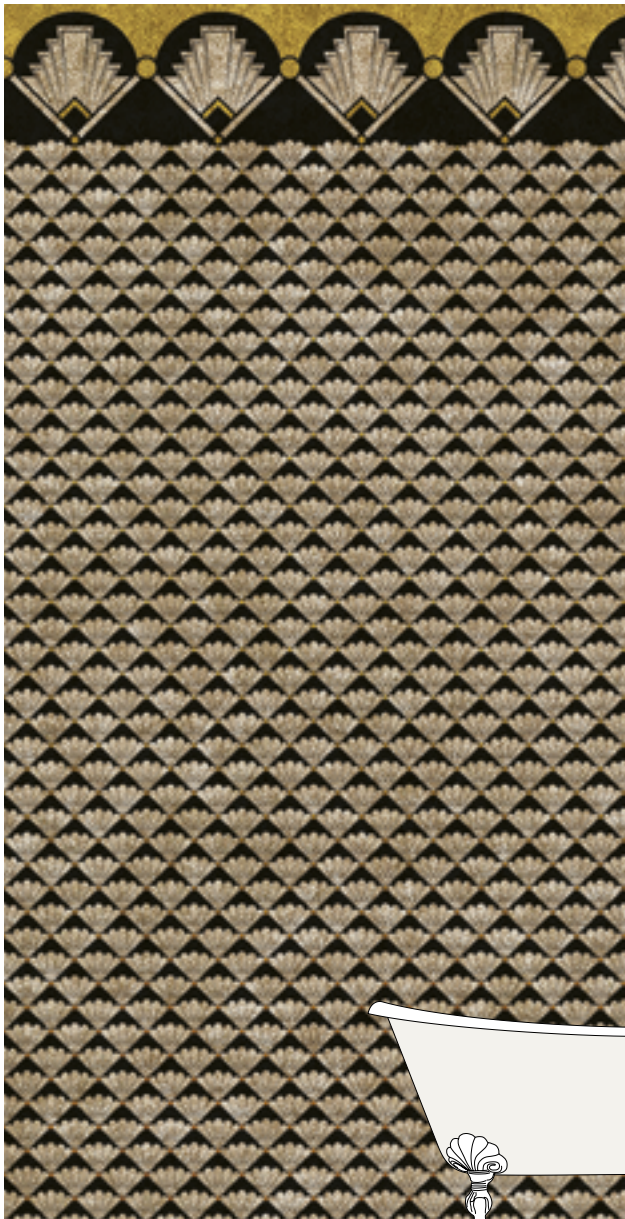

EMPIRE BLACK&WHITE ANTIQUE GOLD