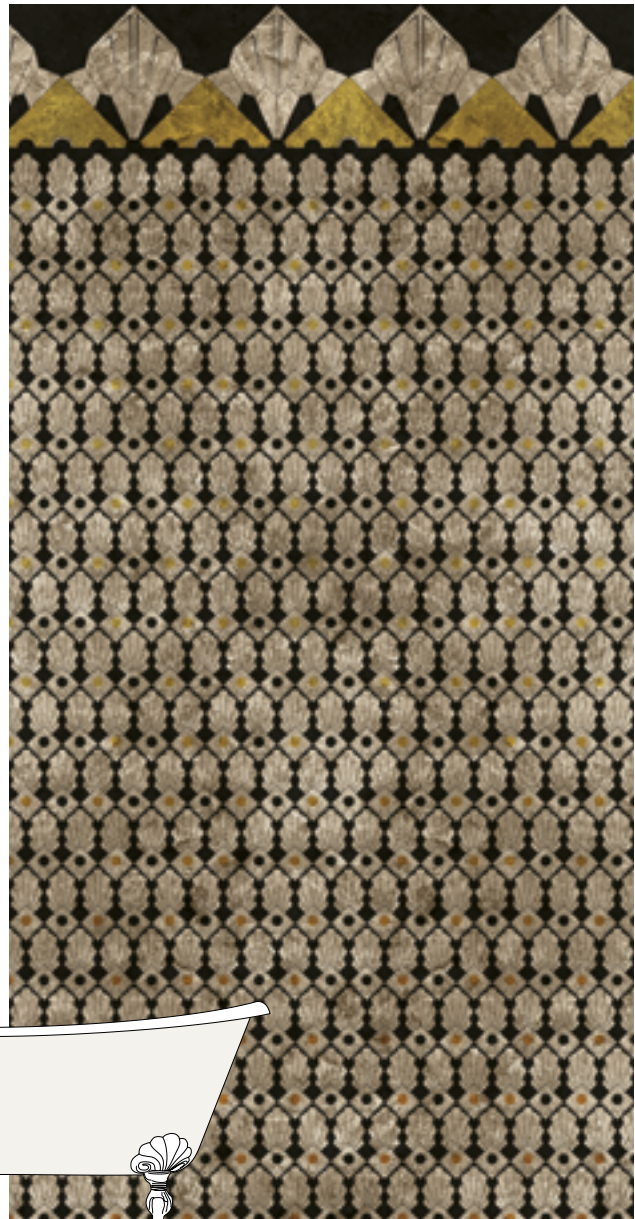

MAJESTIC ANTIQUE GOLD
CPVNMAJGAG

MAJESTIC GOLD LEAF
CPVNMAJGGL

◀ 1:10

MAJESTIC ANTIQUE GOLD

MAJESTIC GOLD LEAF

◀ 1:50

mm L: 4230 x H: 4000 - L: 166 1/2" x H: 157 1/2"

WALLPAPER GOLD COLLECTION - VITO NESTA

RIO

RIO SEPIA ANTIQUE GOLD
CPVNRIOSAG

RIO SEPIA GOLD LEAF
CPVNRIOSGL

◀ 1:10

RIO SEPIA ANTIQUE GOLD

RIO SEPIA GOLD LEAF

◀ 1:50

mm L: 4230 x H: 4000 - L: 166 1/2" x H: 157 1/2"