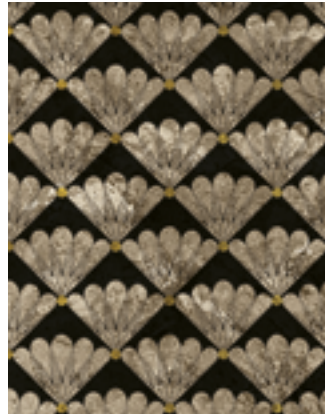

EMPIRE BLACK&WHITE GOLD LEAF
CPVNEMPBGL

◀ 1:10