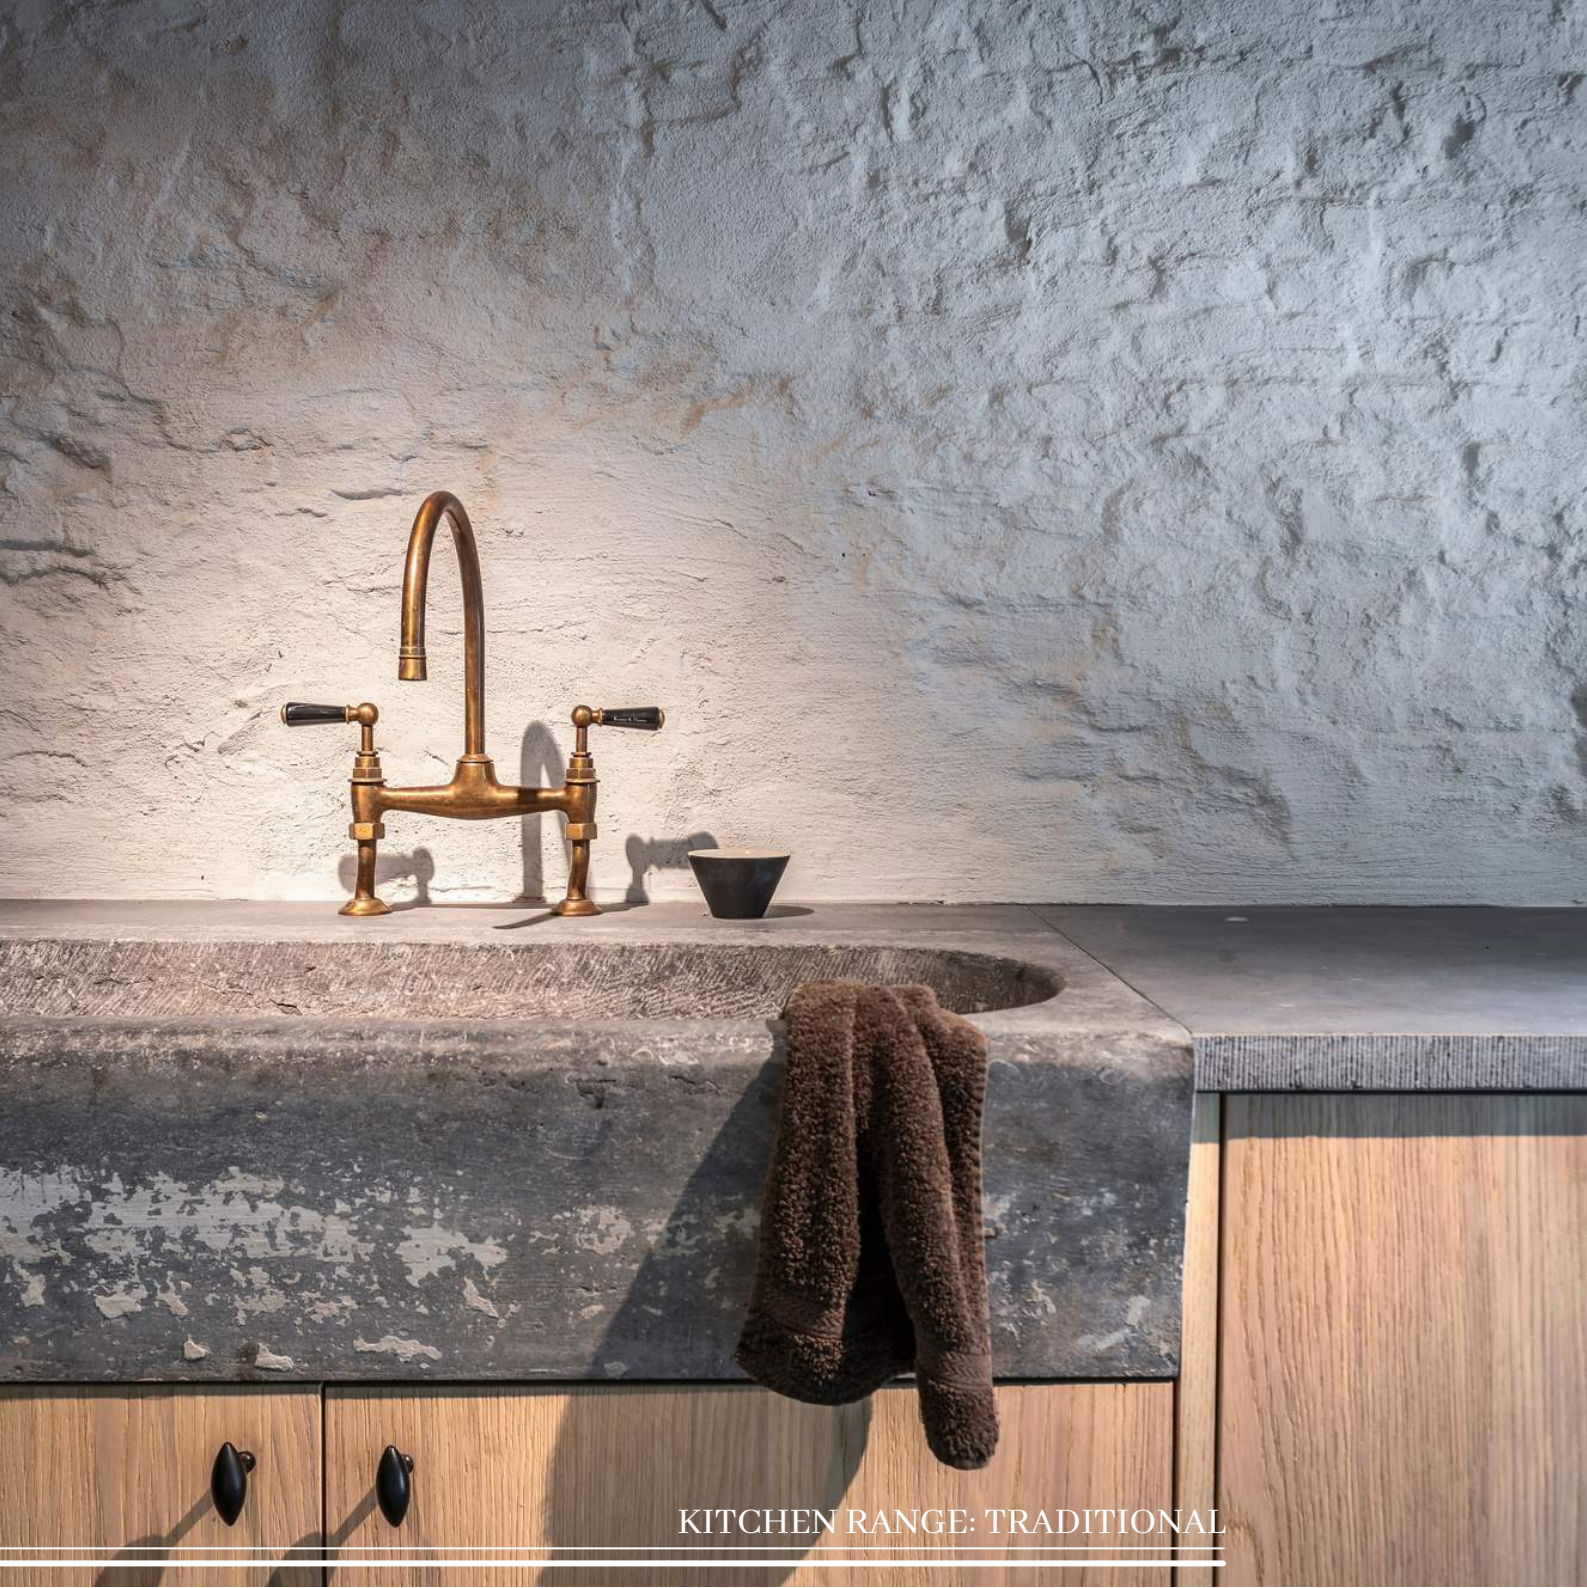

KITCHEN RANGE: TRADITIONAL