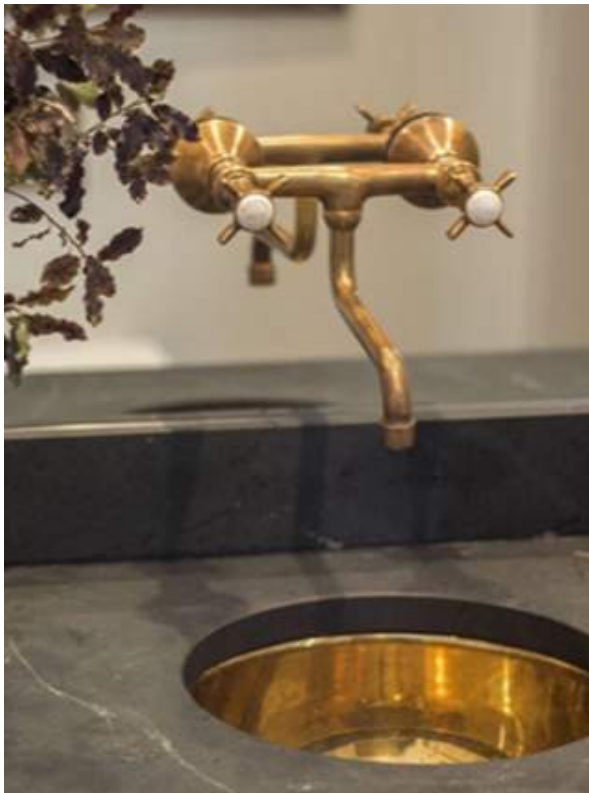

NGT714

2-HOLE WALL MIXER

AVAILABLE IN:

FINISH	white Pastilles	black Pastilles
CHROME	€ 392	€ 412
NICKEL	€ 463	€ 487
BRUSHED NICKEL	€ 522	€ 549
GOLD	€ 547	€ 575
POLISHED BRASS	€ 522	€ 549
BRUSHED BRASS	€ 522	€ 549
OLD BRASS	€ 576	€ 606

NGT814

2-HOLE WALL MIXER

AVAILABLE IN:	white lever	black lever
CHROME	€ 439	€ 461
NICKEL	€ 511	€ 536
BRUSHED NICKEL	€ 571	€ 599
GOLD	€ 597	€ 627
POLISHED BRASS	€ 571	€ 599
BRUSHED BRASS	€ 571	€ 599
OLD BRASS	€ 624	€ 654