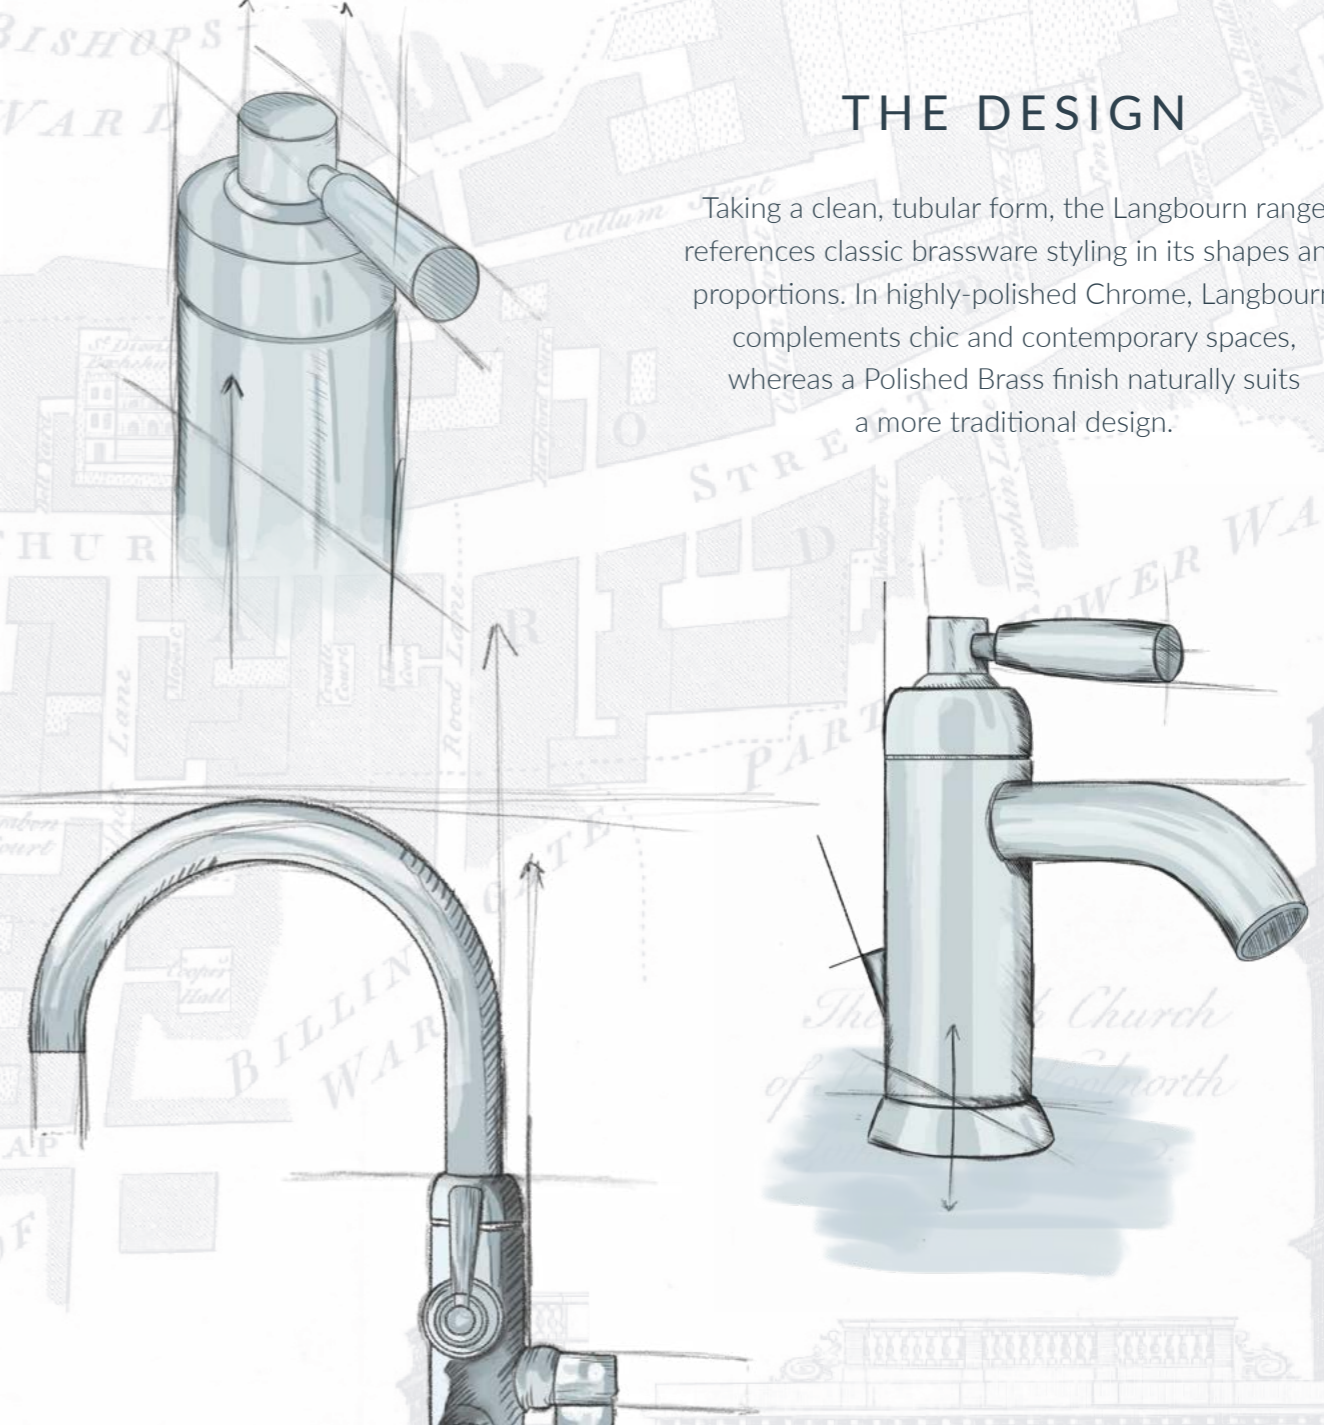

## THE DESIGN

Taking a clean, tubular form, the Langbourn range references classic brassware styling in its shapes and proportions. In highly-polished Chrome, Langbourn complements chic and contemporary spaces, whereas a Polished Brass finish naturally suits a more traditional design.