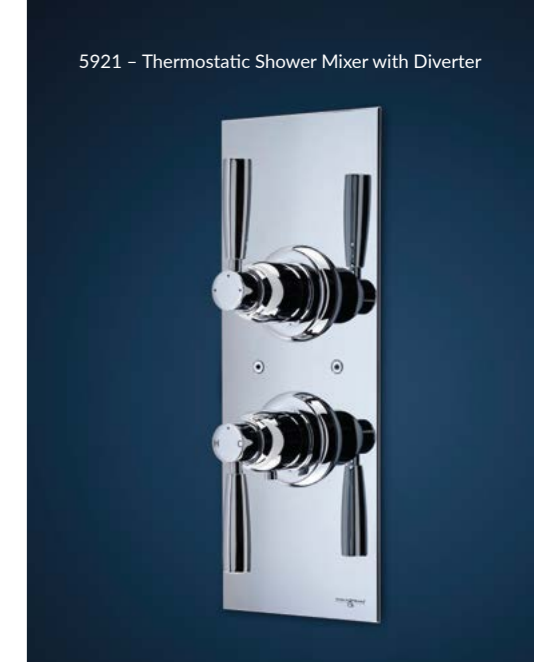

View the full Langbourn collection:  
[perrinandrowe.co.uk](http://perrinandrowe.co.uk)

Exposed Shower Set

3975 - Deck Mounted Bath Set with Pencil Handshower

5921 - Thermostatic Shower Mixer with Diverter

3331 - Three Hole Wall Mounted Bath Filler

3990 - Freestanding Bath Shower Mixer

6461 - Single Towel Rail

6447 - Toilet Paper Holder