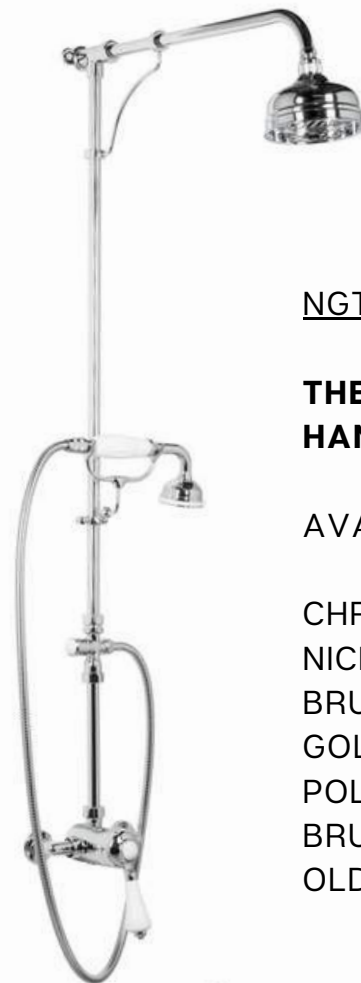

#### **3-HOLE WALL BATH MIXER - LEVERS**

AVAILABLE IN:	<b>white levers</b>	<b>black levers</b>
CHROME	€ 992	€ 1.042
NICKEL	€ 1.131	€ 1.188
BRUSHED NICKEL	€ 1.281	€ 1.345
GOLD	€ 1.285	€ 1.349
POLISHED BRASS	€ 1.281	€ 1.345
BRUSHED BRASS	€ 1.281	€ 1.345
OLD BRASS	€ 1.362	€ 1.430

SHOWER TAPS

NGT902

**THERMOSTATIC VALVE WITH  
HANDSET - 200MM**

AVAILABLE IN:	White Porcelain	Black Porcelain
CHROME	€ 2.701	€ 2.836
NICKEL	€ 3.059	€ 3.212
BRUSHED NICKEL	€ 3.440	€ 3.613
GOLD	€ 3.901	€ 4.074
POLISHED BRASS	€ 3.440	€ 3.613
BRUSHED BRASS	€ 3.440	€ 3.613
OLD BRASS	€ 3.786	€ 3.975

NGT901

**THERMOSTATIC VALVE WITH  
HANDSET - 130MM**

AVAILABLE IN:	White Porcelain	Black Porcelain
CHROME	€ 1.923	€ 2.019
NICKEL	€ 2.010	€ 2.111
BRUSHED NICKEL	€ 2.264	€ 2.376
GOLD	€ 3.222	€ 3.334
POLISHED BRASS	€ 2.264	€ 2.376
BRUSHED BRASS	€ 2.264	€ 2.376
OLD BRASS	€ 2.489	€ 2.614

NGT715

**SHOWER MIXER WITH  
HANDSET**

AVAILABLE IN:	White Porcelain	Black Porcelain
CHROME	€ 652	€ 685
NICKEL	€ 711	€ 746
BRUSHED NICKEL	€ 827	€ 868
GOLD	€ 865	€ 909
POLISHED BRASS	€ 827	€ 868
BRUSHED BRASS	€ 827	€ 868
OLD BRASS	€ 932	€ 979