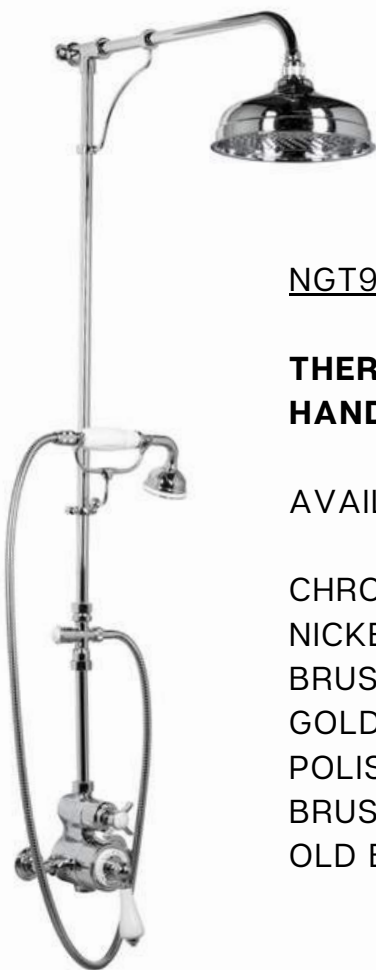

### **NGT827**

#### **3-HOLE WALL BATH MIXER - LEVERS**

AVAILABLE IN:	<b>white levers</b>	<b>black levers</b>
CHROME	€ 992	€ 1.042
NICKEL	€ 1.131	€ 1.188
BRUSHED NICKEL	€ 1.281	€ 1.345
GOLD	€ 1.285	€ 1.349
POLISHED BRASS	€ 1.281	€ 1.345
BRUSHED BRASS	€ 1.281	€ 1.345
OLD BRASS	€ 1.362	€ 1.430

SHOWER TAPS

NGT902

**THERMOSTATIC VALVE WITH  
HANDSET - 200MM**

AVAILABLE IN:	White Porcelain	Black Porcelain
CHROME	€ 2.701	€ 2.836
NICKEL	€ 3.059	€ 3.212
BRUSHED NICKEL	€ 3.440	€ 3.613
GOLD	€ 3.901	€ 4.074
POLISHED BRASS	€ 3.440	€ 3.613
BRUSHED BRASS	€ 3.440	€ 3.613
OLD BRASS	€ 3.786	€ 3.975

NGT901

**THERMOSTATIC VALVE WITH  
HANDSET - 130MM**

AVAILABLE IN:	White Porcelain	Black Porcelain
CHROME	€ 1.923	€ 2.019
NICKEL	€ 2.010	€ 2.111
BRUSHED NICKEL	€ 2.264	€ 2.376
GOLD	€ 3.222	€ 3.334
POLISHED BRASS	€ 2.264	€ 2.376
BRUSHED BRASS	€ 2.264	€ 2.376
OLD BRASS	€ 2.489	€ 2.614