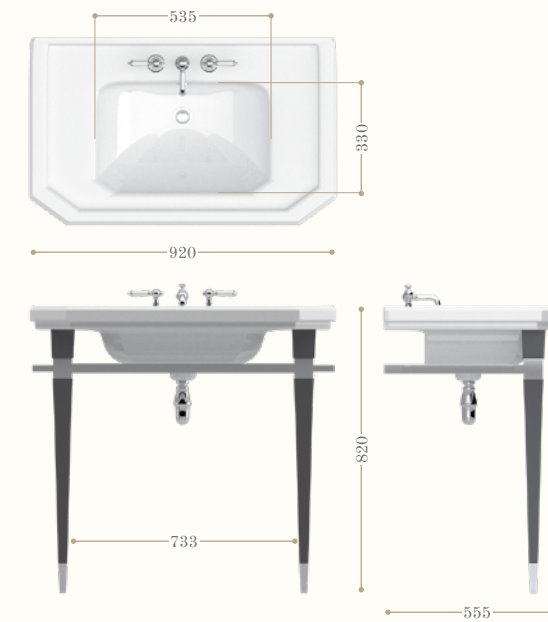

Colonna lavabo

Basin pedestal

Codice/Code 2203