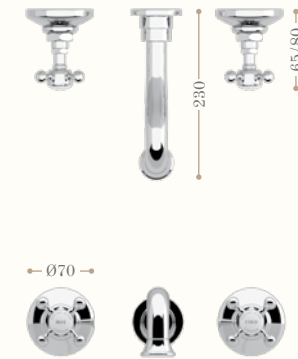

Rubinetti singoli lavabo

Pillar taps

Codice/Code 8054

disponibile in tutte le finiture
available in all our finishes