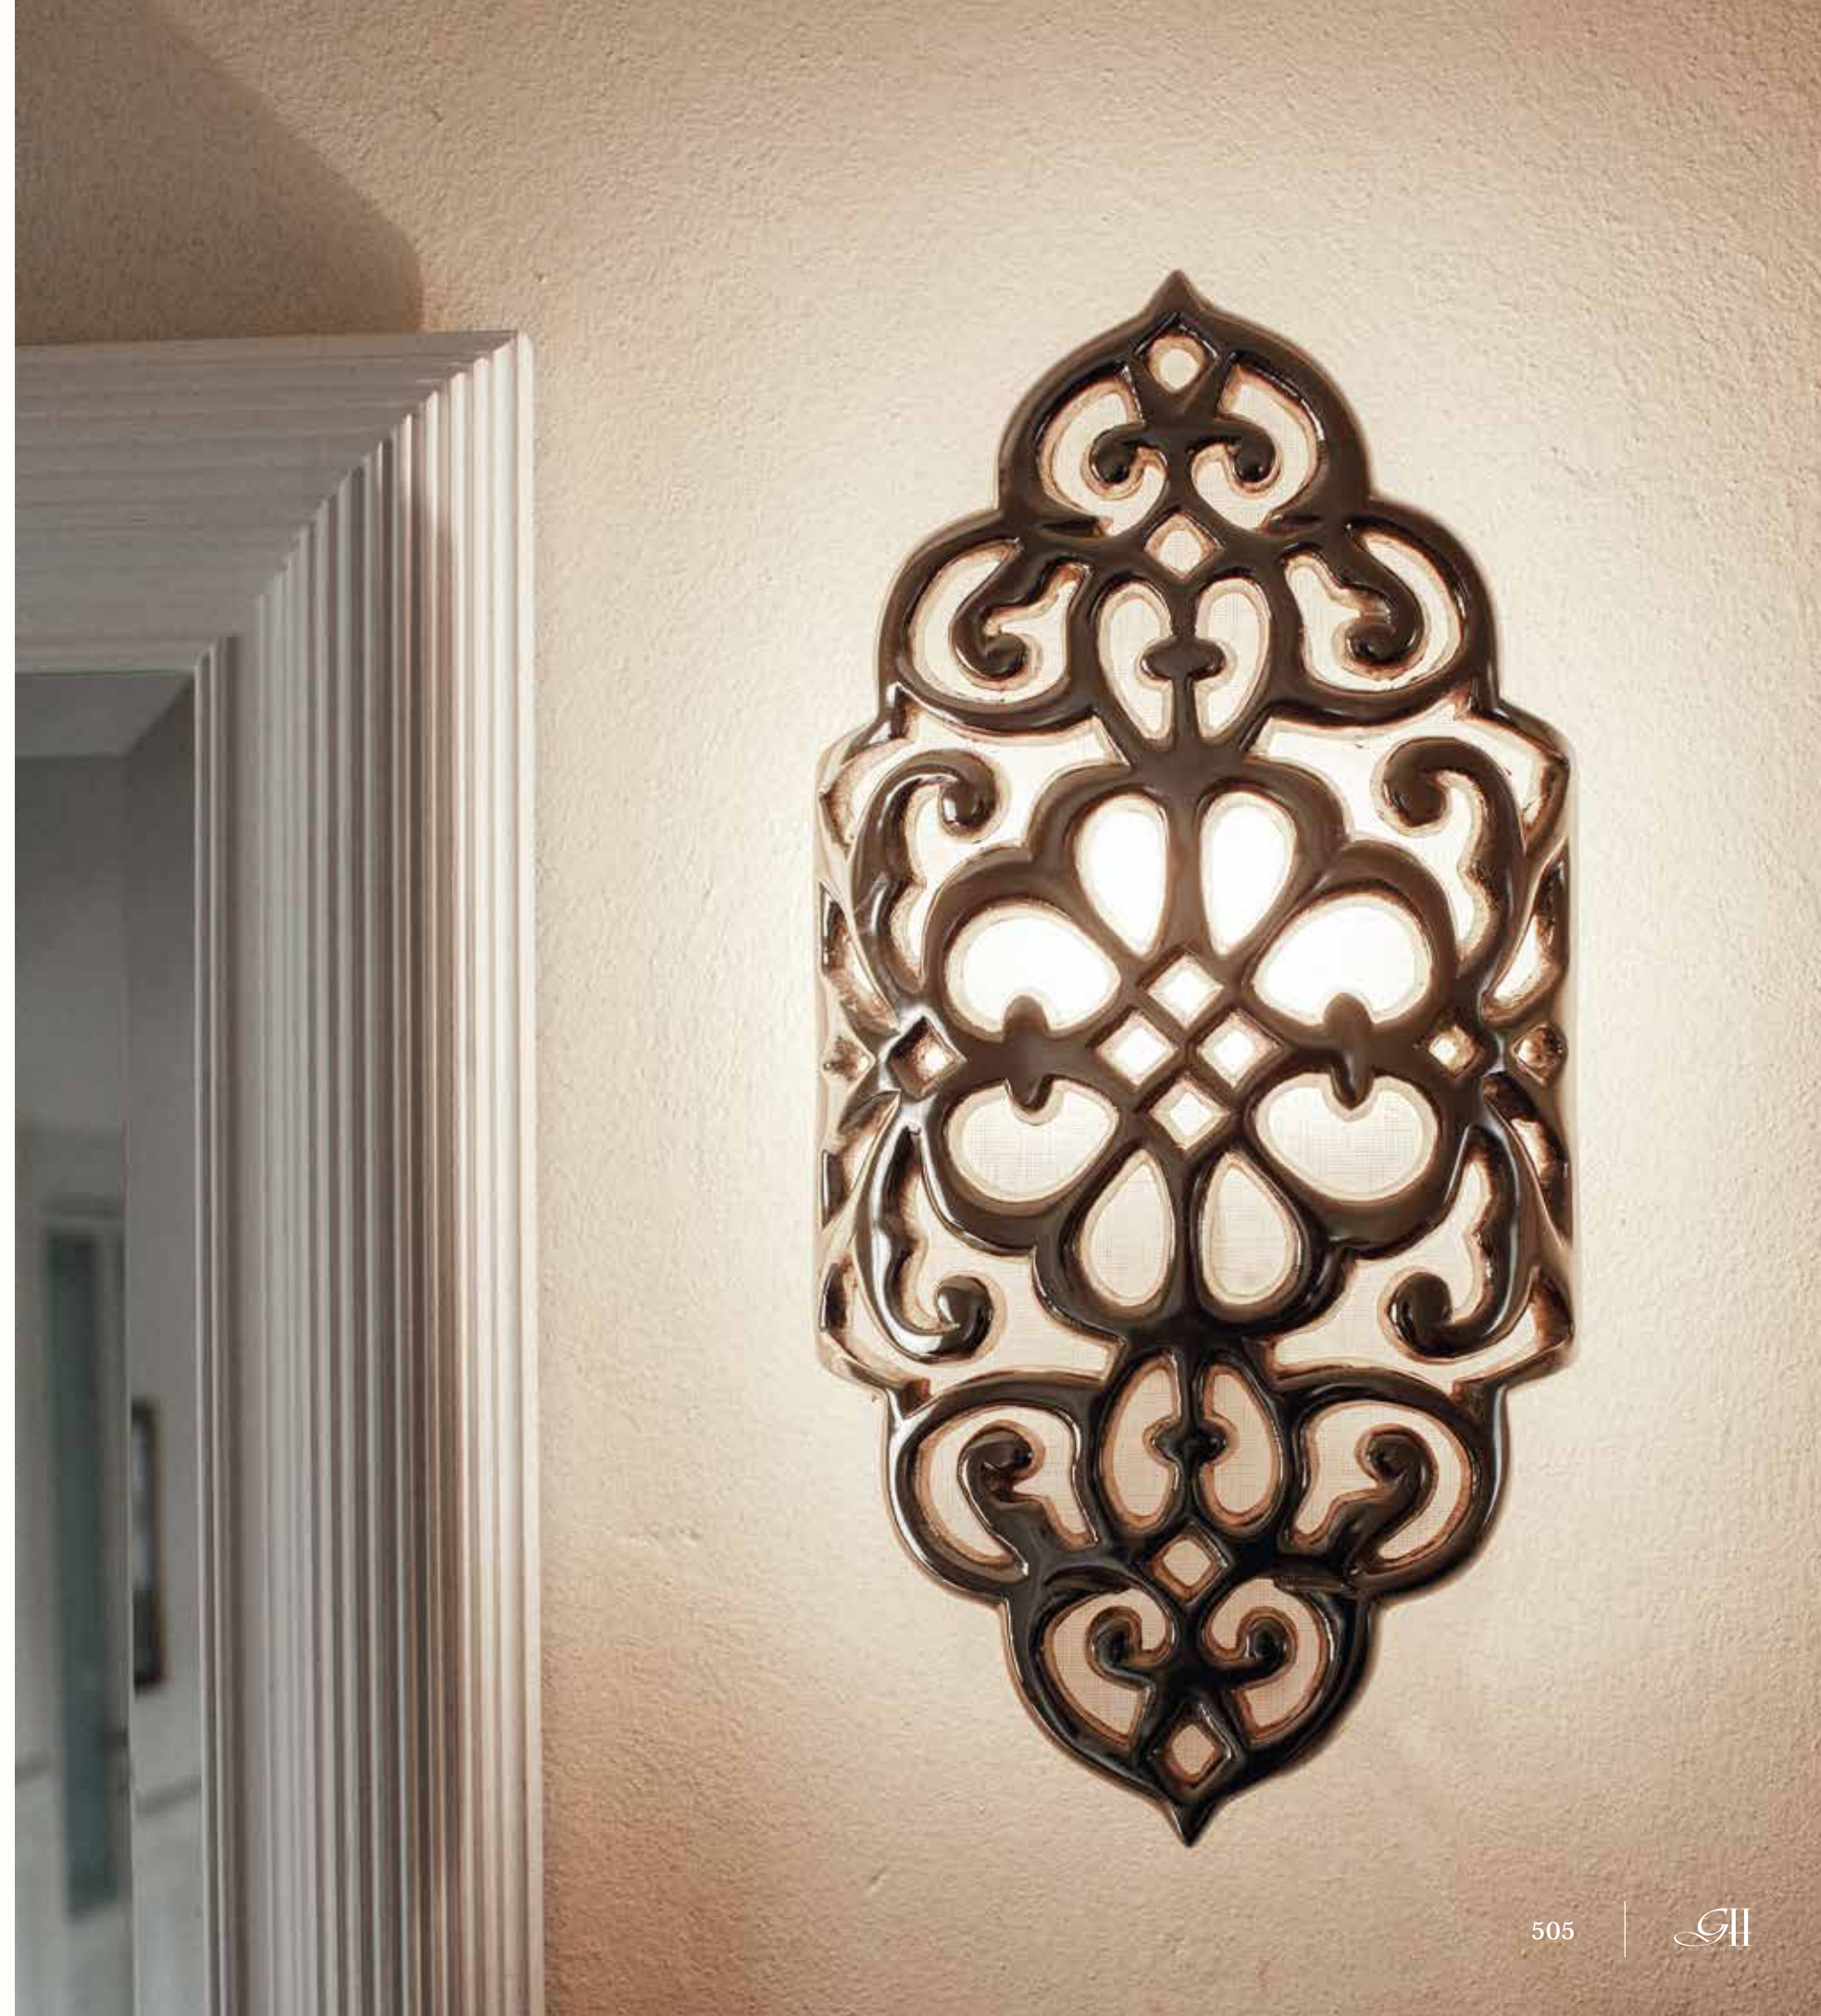

Opéra wall lamp with shade in white plissé fabric.
Left page: Vogue-C wall lamp with shade in black fabric, rose gold finishing.