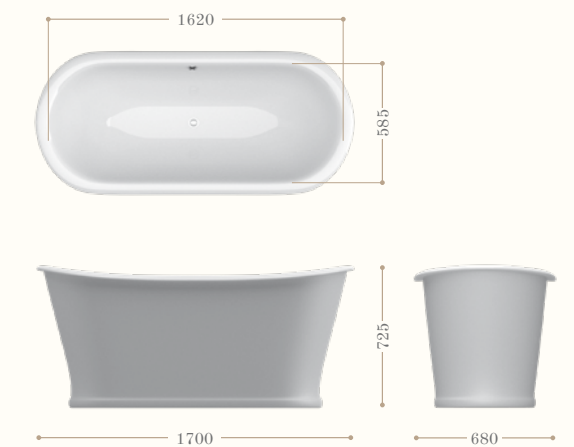

Codice/Code 9192

Vasche in ghisa - *Cast iron bathtubs*

Eiffel

Codice/Code 9159

verniciatura esterna/external painting:
bianco/white
codice RAL/colours RAL code

Epoque

Codice/Code 9158

verniciatura esterna/external painting:
bianco/white
codice RAL/colours RAL code