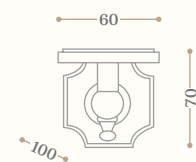

REGENT

Regent towel ring incalux gold.
Left page: Regent wall lamp incalux gold.

Portabecchiere in cristallo a muro
Crystal wall mounted tumbler holder
Codice/Code 8447

disponibile in tutte le finiture
available in all our finishes