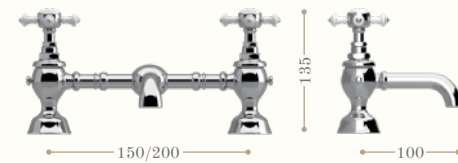

Soffione doccia Ø 200 mm
Overhead shower Ø 200 mm
Codice/Code 0113

disponibile in tutte le finiture
available in all our finishes

CHELSEA

Chelsea basin one hole mixer incalux.
Left page: Chelsea basin mixer 3 tap holes incalux.