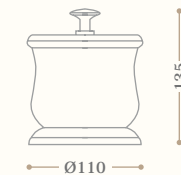

Portacotone metallico da appoggio

Metal freestanding cotton holder

Codice/Code 8827

disponibile in cromo/incaflux/
dark gold/bronzo/nickel/rose gold
available in chrome/incaflux/
dark gold/bronze/nickel/rose gold