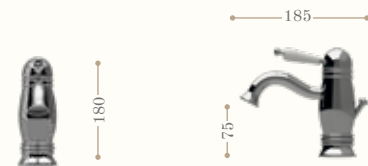

Monocomando lavabo con scarico automatico

Sgencyingle-lever basin mixer with automatic drain

Codice/Code 13000

disponibile in tutte le finiture
available in all our finishes