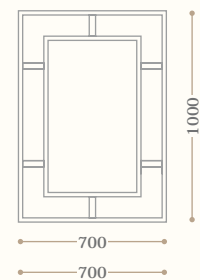

Byron

specchiera in legno intarsiata a mano
in foglia argento

*wood hand carved mirror
in silver leaf finishing*

Codice/Code 3185

finitura/finishing: lacquer