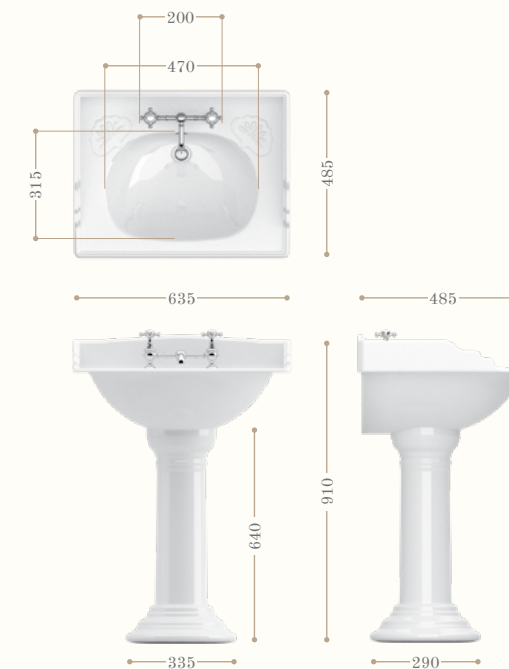

Colonna 640 mm

Standard pedestal 640 mm

Codice/Code 2003