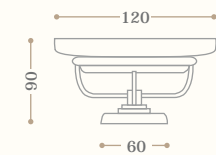

Codice/Code 10875

disponibile in tutte le finiture
available in all our finishes

Portasapone in ceramica da appoggio
Ceramic freestanding soap dish