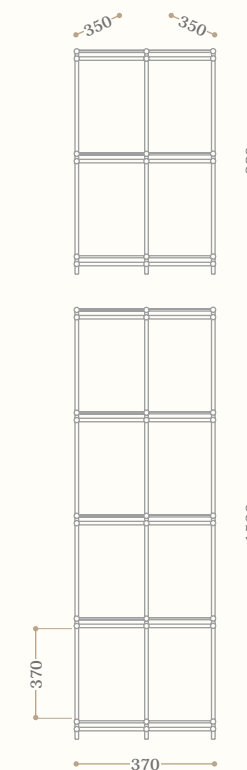

Le misure sono espresse in mm. *The measures are expressed in mm.*

Unique Accessori - Accessories

Scopino a terra New Lady

New Lady toilet brush

Codice/Code 8830

disponibile in tutte le finiture
available in all our finishes