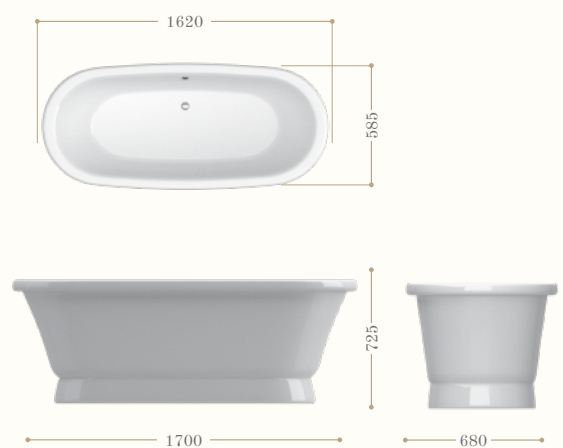

Vasche in ghisa - Cast iron bathtubs

Richmond

Codice/Code 9191

rivestimento in foglia alluminio
aluminium coating

Florence

Codice/Code 9134

verniciatura esterna/external painting:
lucidato naturale/Polished Natural
bianco/white
codice RAL/colours RAL code