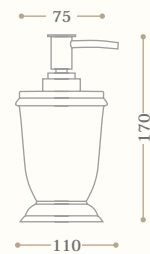

Porta sapone liquido metallico da appoggio

Metal freestanding dispenser

Codice/Code 8820

disponibile in cromo/incaflux/
dark gold/bronzo/nickel/rose gold
available in chrome/incaflux/
dark gold/bronze/nickel/rose gold