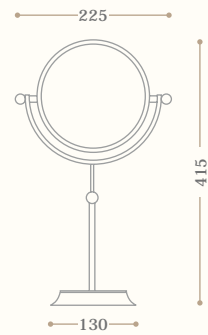

Kirk specchio da tavolo
Kirk freestanding mirror table
Codice/Code 8398

disponibile in tutte le finiture
available in all our finishes