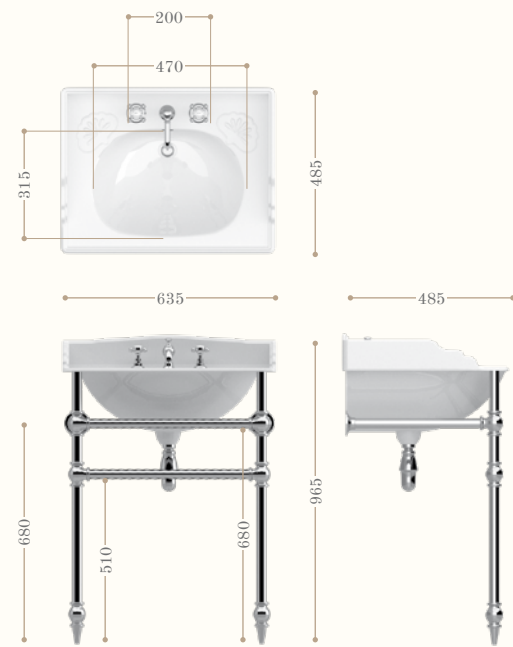

Romance console
Codice/Code 9067