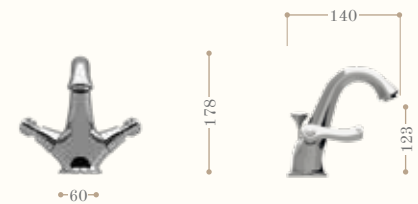

TIFFANY

Tiffany – handle detail.
Left page: Tiffany basin one hole mixer chrome.

Gruppo lavabo tre fori
Basin mixer three tap holes

Codice/Code 11055

disponibile in tutte le finiture
available in all our finishes