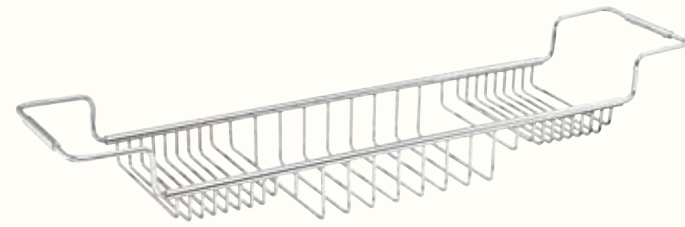

UNIQUE

Shower shelf.
Left page: Ella, soap and sponge tray.

Unique Accessori - Accessories

Liza estensibile vasca
Liza soap and sponge tray
Codice/Code 8476

disponibile in tutte le finiture
available in all our finishes