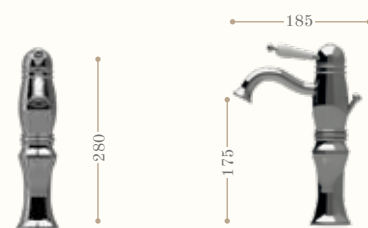

Monocomando lavabo modello piccolo

Single-lever basin mixer, small model

Codice/Code 13050

disponibile in tutte le finiture
available in all our finishes

Monocomando lavabo con prolunga

Single-lever basin mixer with extension