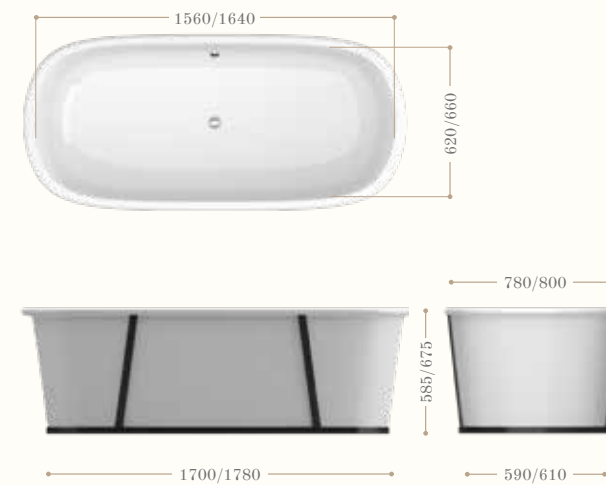

Vasche in ghisa - Cast iron bathtubs

Barry

Codice/Code 9130 | 9131

verniciatura esterna/external painting:
bianco/white
codice RAL/colours RAL code