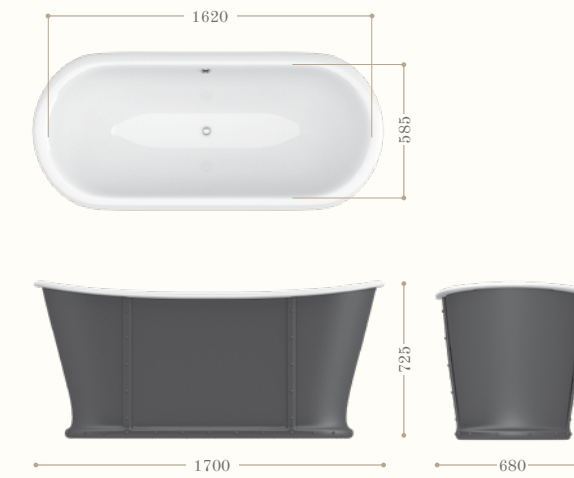

Codice/Code 9192

Vasche in ghisa - *Cast iron bathtubs*

Eiffel

Codice/Code 9159

verniciatura esterna/external painting:
bianco/white
codice RAL/colours RAL code

Epoque

Codice/Code 9158

verniciatura esterna/external painting:
bianco/white
codice RAL/colours RAL code