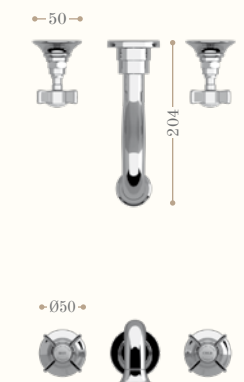

disponibile in tutte le finiture
available in all our finishes

**Gruppo lavabo Style
incasso a muro**
*Style basin
wall mounted mixer*
Codice/Code 8780