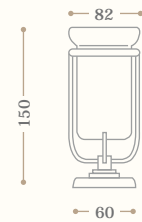

Toilet roll holder

Codice/Code 10990

disponibile in tutte le finiture
available in all our finishes

METROPOLITAN

Metropolitan double robe hook nickel.
Left page: Metropolitan ceramic soap dish chrome.

Portabicchiere in ceramica da appoggio
Ceramic freestanding tumbler holder