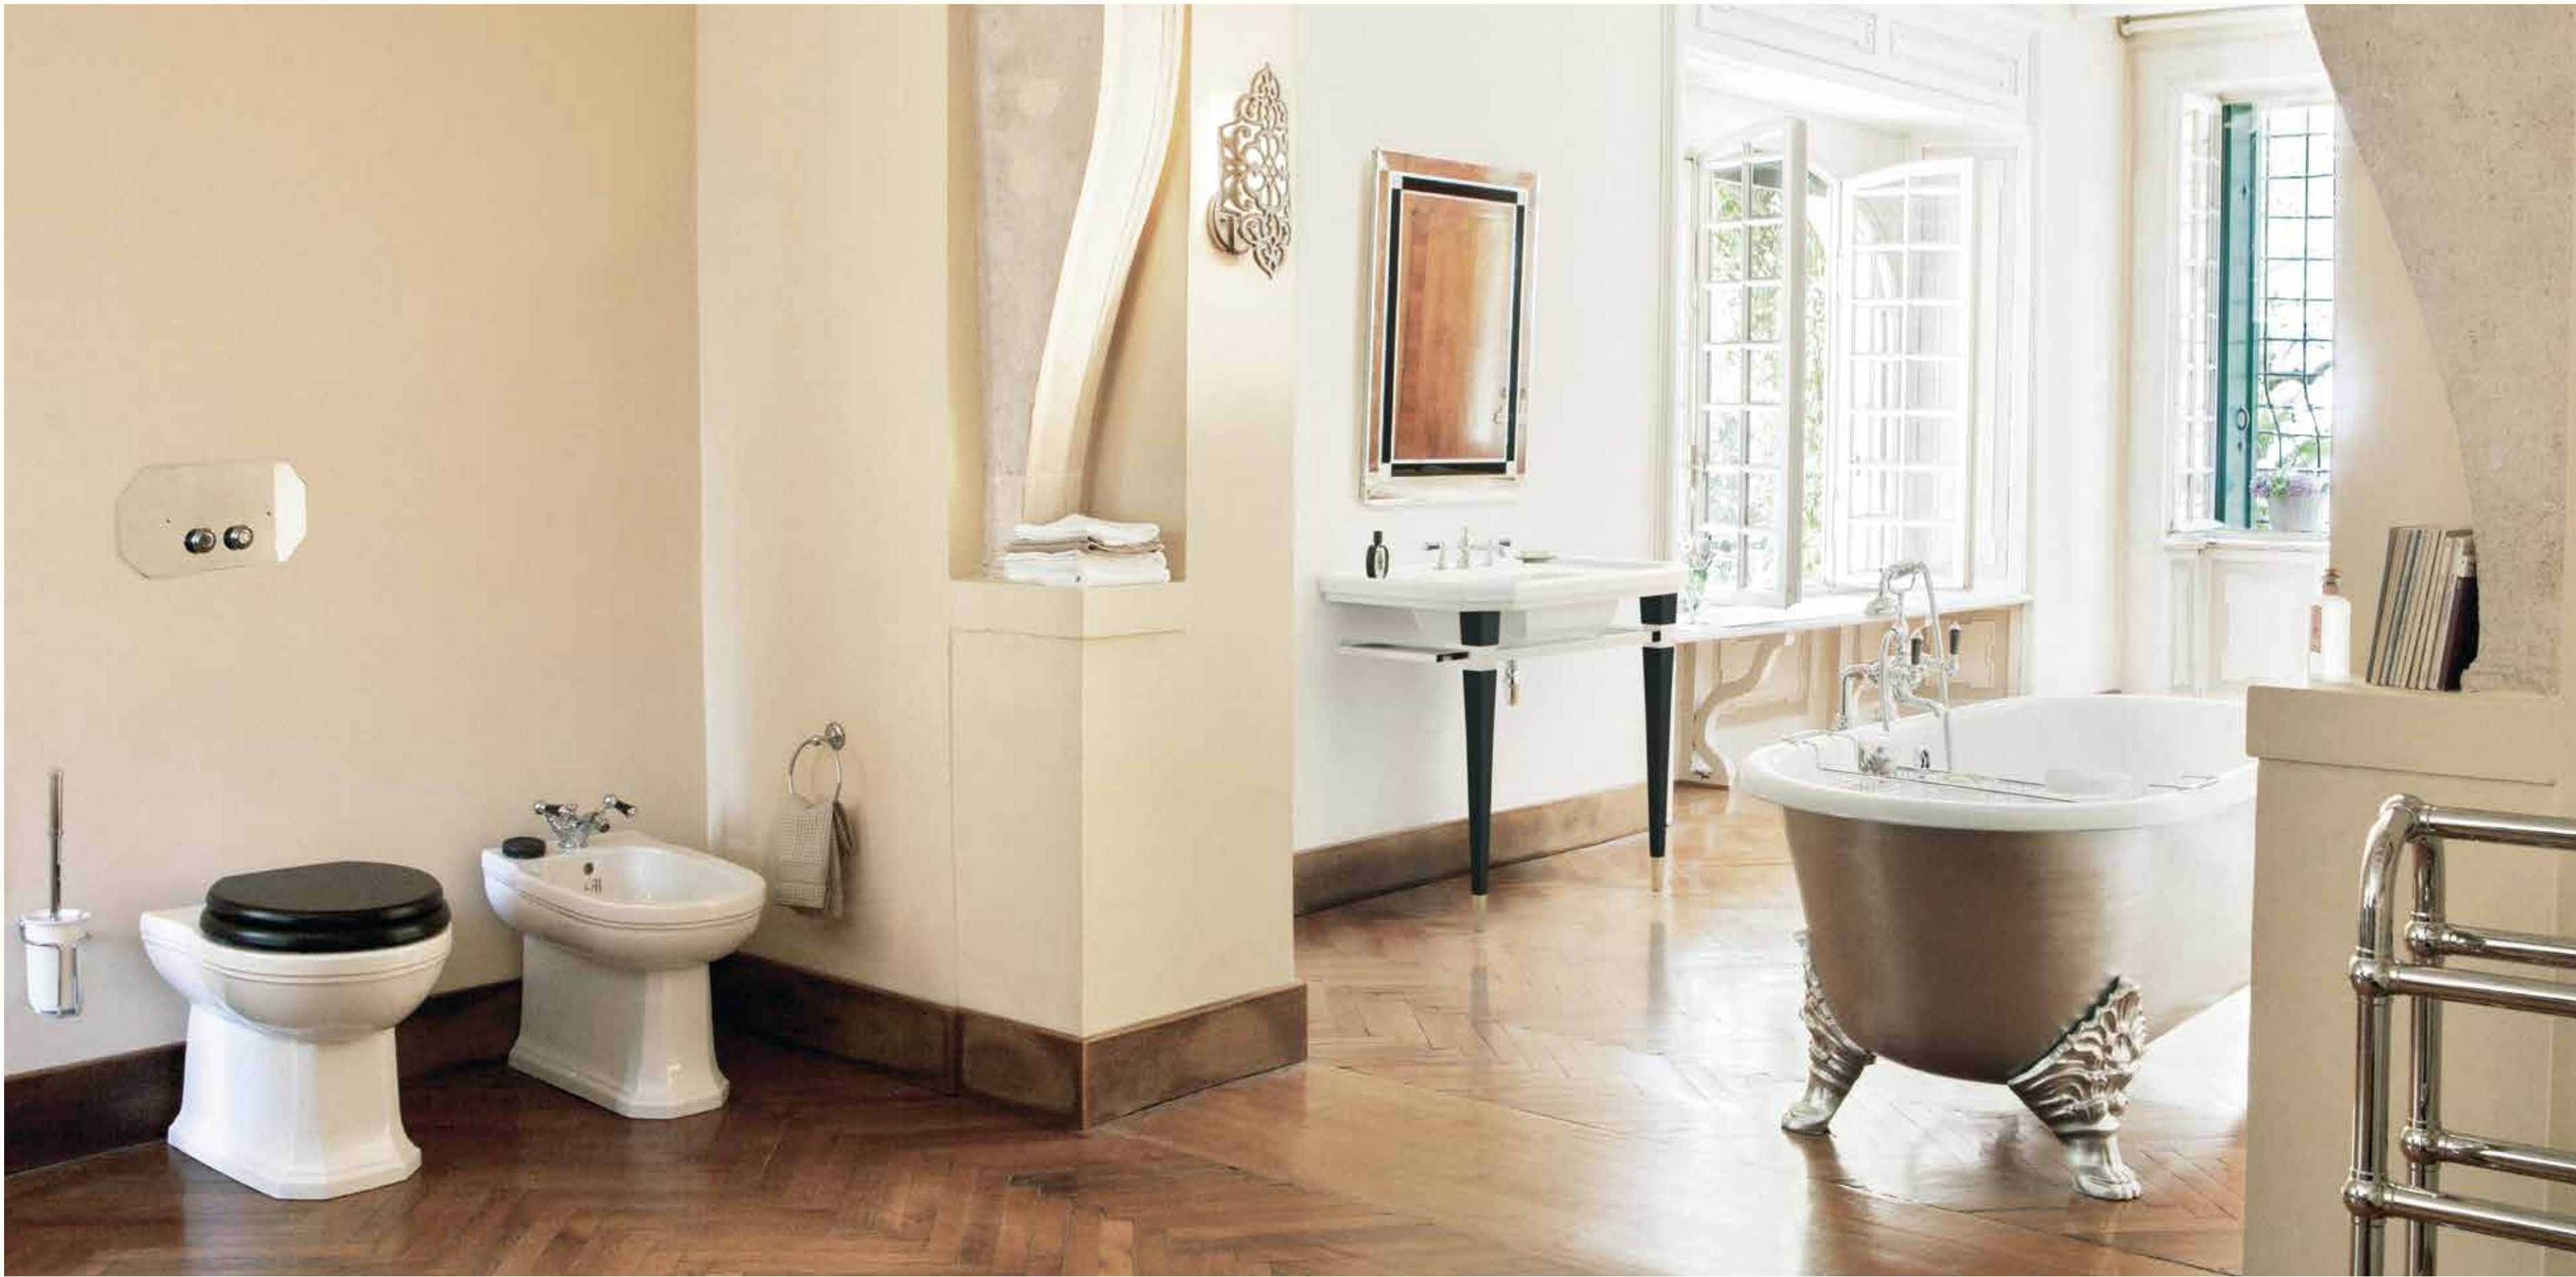

CLAREMONT

Claremont basin with Berkeley 3 hole basin mixer black/chrome. Crystal mirror.
Left page: Déco black console with Claremont winged basin.
Black Sky mirror. Glasgow wall light with fabric shade.