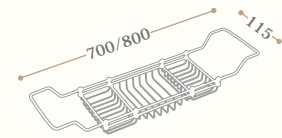

UNIQUE

Shower shelf.
Left page: Ella, soap and sponge tray.

Unique Accessori - Accessories

Liza estensibile vasca
Liza soap and sponge tray
Codice/Code 8476

disponibile in tutte le finiture
available in all our finishes