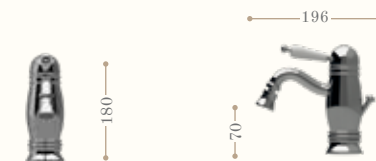

Monocomando bidet con scarico automatico

single-lever bidet mixer with automatic

drain

Codice/Code 13005

disponibile in tutte le finiture
available in all our finishes