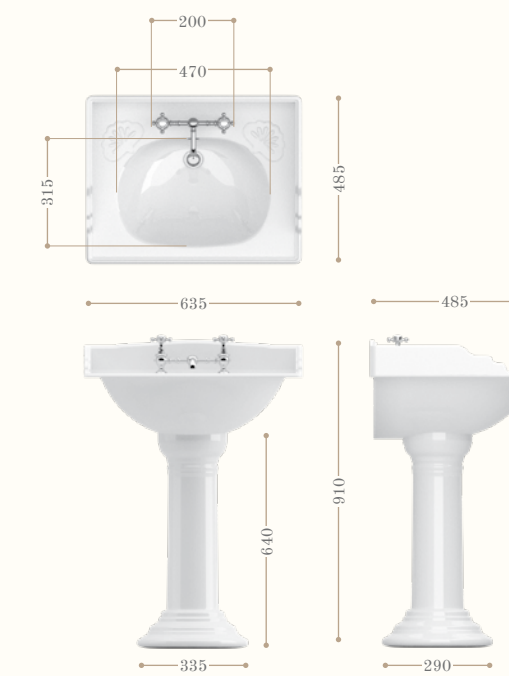

Lavabo grande bianco

Large basin white

Codice/Code 2000 | 2001 | 2002

disponibile a 1, 2, 3 fori
available with 1, 2, 3 tap holes