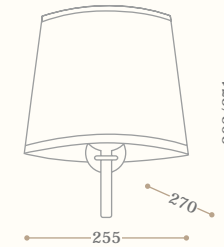

White Cloud

lampada a parete con paralume
in tessuto bianco
*wall lamp with shade
in white fabric*

Codice/Code 9294-W

disponibile in tutte le finiture
available in all our finishes