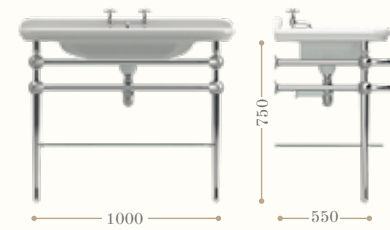

Codice/Code 3073

disponibile in tutte le finiture
available in all our finishes

Cezanne console lavabo doppio

Codice/Code 3075

disponibile in tutte le finiture
available in all our finishes

Ophelia console doppia

Codice/Code 1002

piani disponibili in tutti i marmi a catalogo (p. 186)
tops available in all catalogue marbles (p. 186)

disponibile in tutte le finiture
available in all our finishes