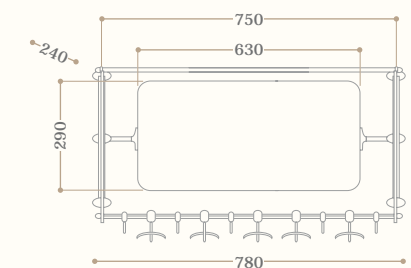

**Wallace specchio a muro
con porta accappatoio cromo**
**Wallace wall mirror
with robe hook chrome**
Codice/Code 8615

disponibile solo in cromo
available only in chrome