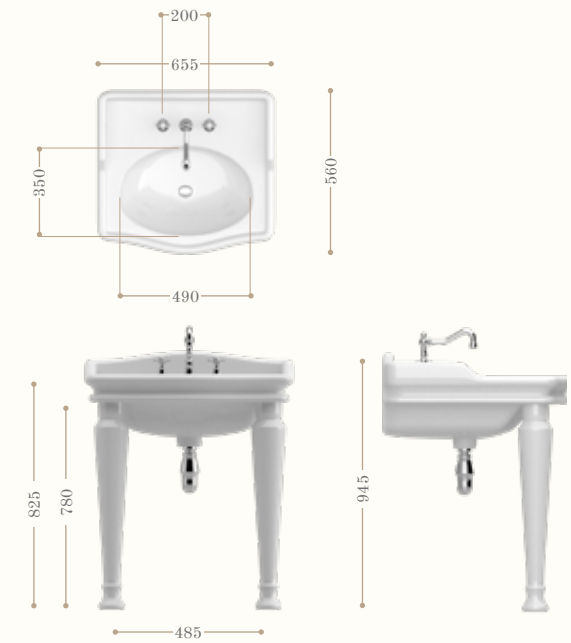

disponibile a 1, 2, 3 fori
available with 1, 2, 3 tap holes

Colonna bianco
Standard pedestal white
Codice/Code 2318

Lavabo Classic 650 mm bianco
Classic basin 650 mm white
Codice/Code 2320 | 2321 | 2322

disponibile a 1, 2, 3 fori
available with 1, 2, 3 tap holes

Set gambe bianco
Legset white
Codice/Code 2325