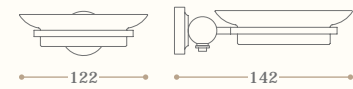

QUEEN

Queen double robe hook chrome.
Left page: Queen large soap and sponge basket chrome.

Portabicchieri in ceramica a muro
Ceramic wall mounted tumbler holder
Codice/Code 10205

disponibile in tutte le finiture
 available in all our finishes