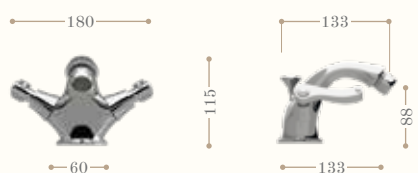

Monoforo bidet un foro con salterello
Bidet one hole mixer with pop-up waste

Codice/Code 11060

disponibile in tutte le finiture
available in all our finishes