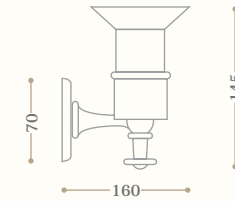

*Ceramic wall mounted tumbler
holder*

Codice/Code 10746

disponibile in tutte le finiture
available in all our finishes