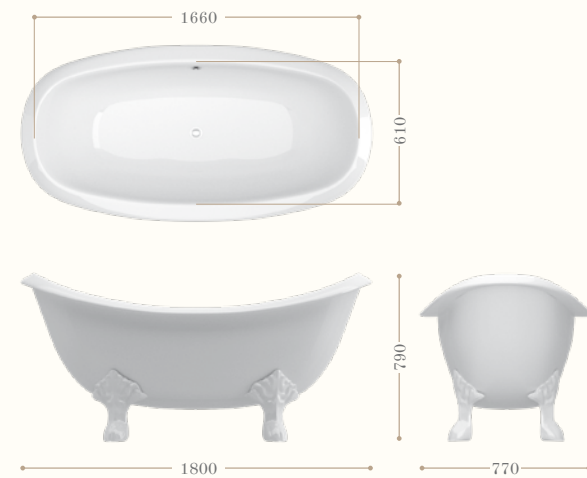

Vasche in ghisa - *Cast iron bathtubs*

Tulip

Codice/Code 9157

verniciatura esterna/external painting:
bianco/white
codice RAL/colours RAL code

set piedi in ghisa/cast iron feet set:
cromo/chrome
incalux/incaluz
bianchi/white
bronzo/bronze
grezzi/unfinished
codice RAL/colours RAL code

Jasmine 1700

Codice/Code 9148

verniciatura esterna/external painting:
bianco/white
codice RAL/colours RAL code