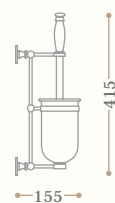

disponibile in tutte le finiture
available in all our finishes

Scopino a muro
Wall mounted toilet brush holder
Codice/Code 10262