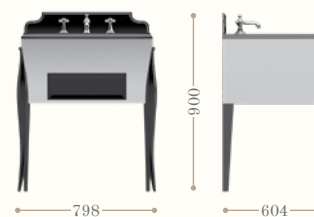

Victorian undermounted basin

Codice/Code 2010

Adelaide
Codice/Code 3158
 finitura/finishing: Chesnut, Silver
Claremont console
920 mm
Codice/Code 2217

Benjamin
Codice/Code 3155
 marmo/marble: black
 finitura/finishing: Rose Silver, Black lacquer
Victorian lavabo sottopiano
Victorian undermounted basin
Codice/Code 2010