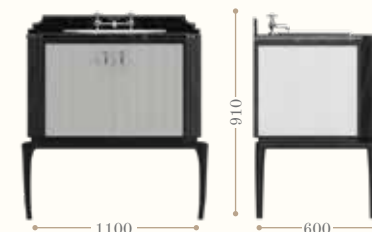

New Grace
Codice/Code 3152
marmo/marble: Bianco Carrara, Nero Marquina,
Emperador, Nero Assoluto / White Carrara,
Black Marquina, Emperador, Absolute Black
Marble
finitura/finishing: laccato lucido spazzolato /
Gloss brushing lacquer finish
Victorian lavabo sopra piano
Victorian inset basin
Codice/Code 2012

Highgrove lavabo sopra piano
Highgrove inset basin
Codice/Code 1013-1014
Belgravia lavabo sopra piano
Belgravia inset basin
Codice/Code 2513-2514