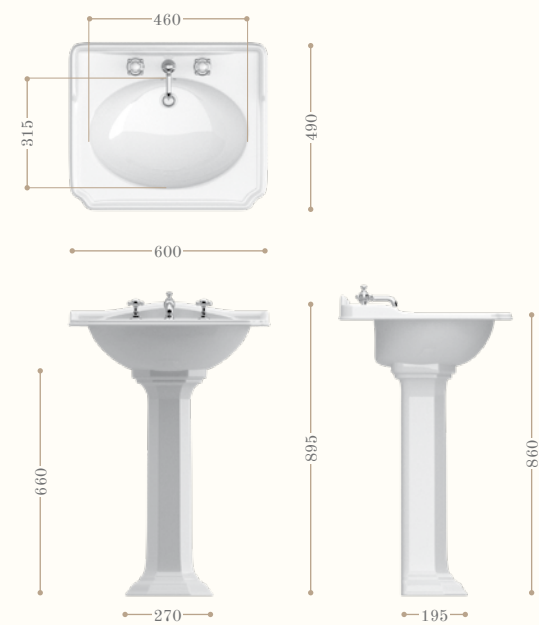

BALASANI

New City console chrome for Balasani basin.

Oxford glass shelf chrome.
Right page: Balasani closet with low level cistern and Balasani bidet.

Lavabo grande
Large basin
Codice/Code 4000 | 4001 | 4002