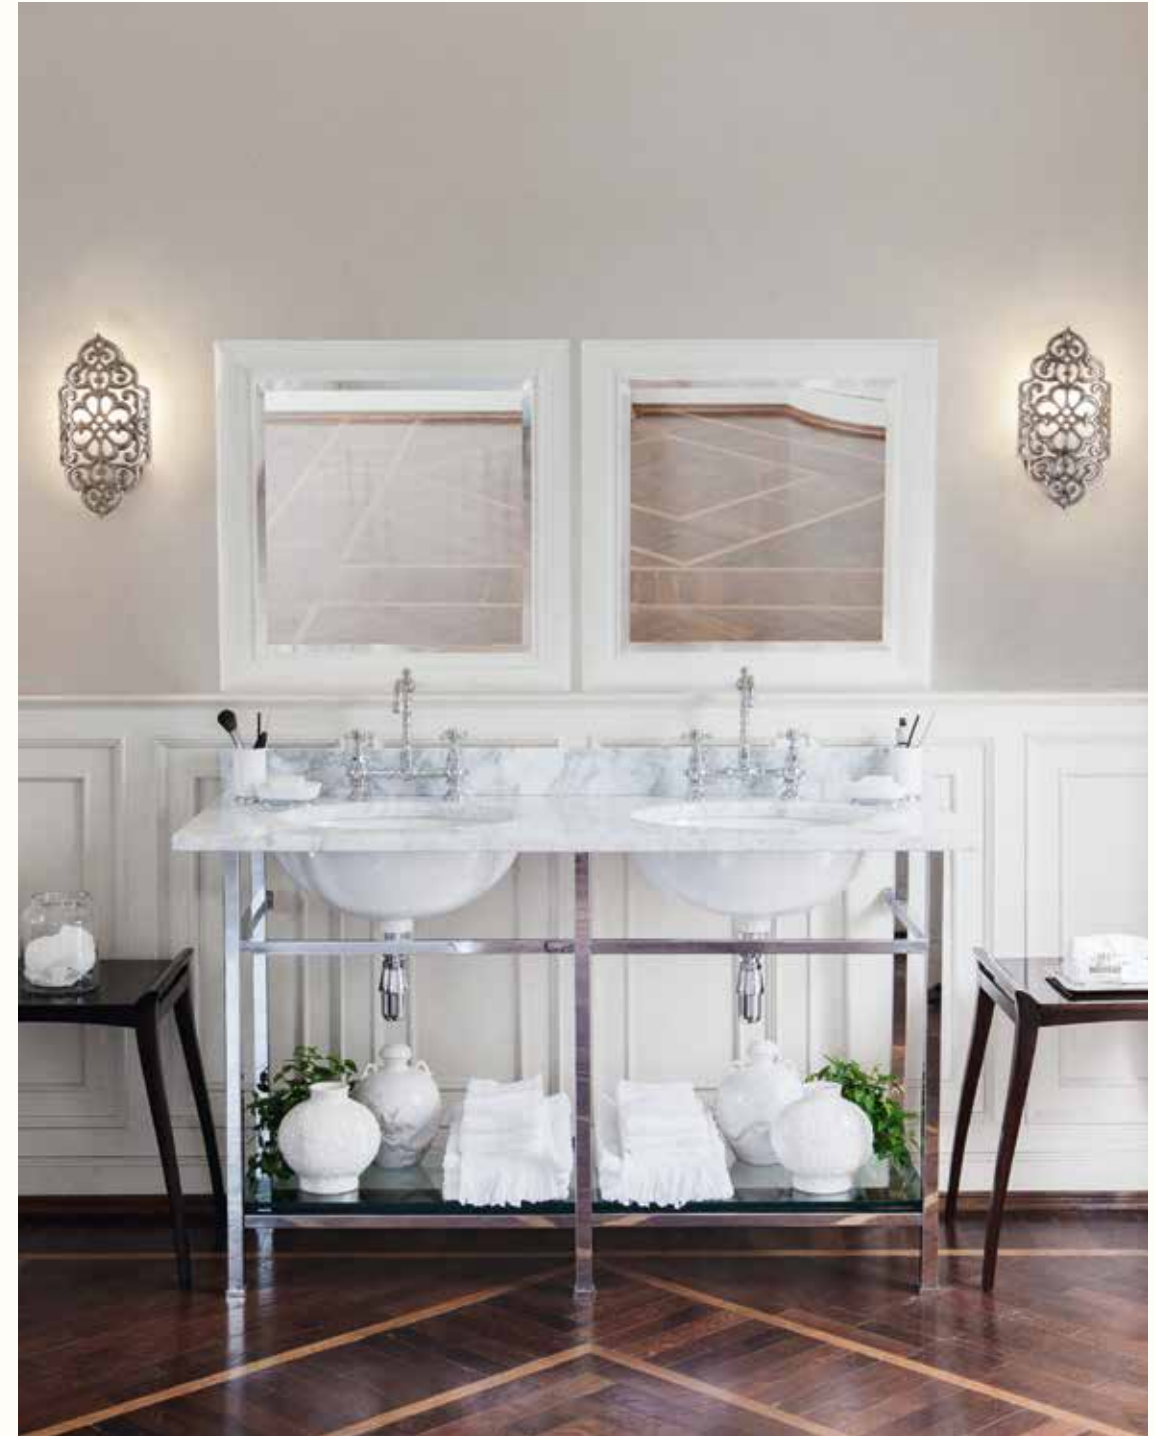

SKY

Sky black wood mirror frame.

LIBERTY

Liberty wood mirror frame, silver leaf finishing.

OCEAN

Ocean wood hand carved mirror frame, white mat finishing.
Celine marble and brass console.

GATE

Gate mirror wood frame.
Chester console.