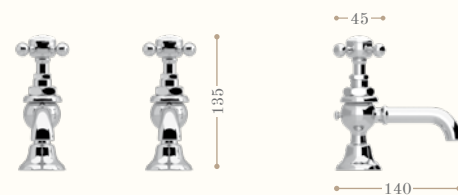

Basin mixer three tap holes with spout pop-up waste

Codice/Code 8046

Gruppo lavabo tre fori con bocca grande e salterello

Basin mixer three holes with extended spout and pop-up waste

Codice/Code 8046-L

disponibile in tutte le finiture
available in all our finishes