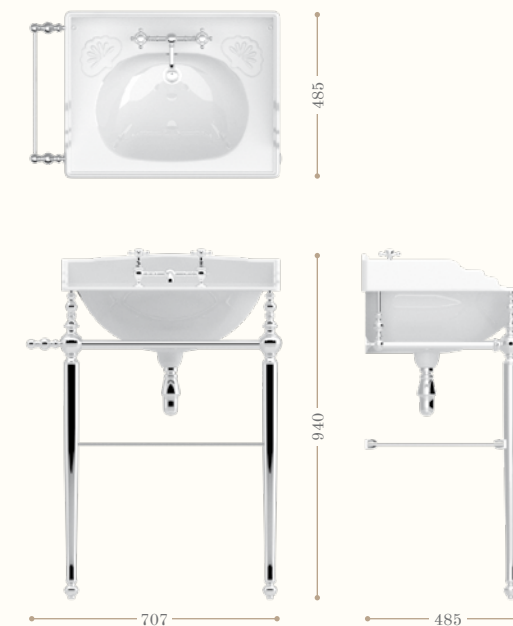

Colonna decorata Garden

Pedestal decorated Garden

Codice/Code GRDN 2003