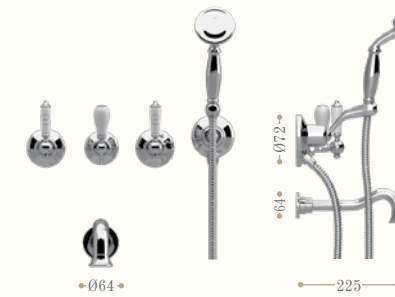

*Wall mounted bath
and shower mixer*

Codice/Code 8360

disponibile in tutte le finiture
available in all our finishes

Gruppo vasca incasso a muro