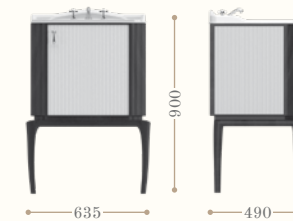

Victorian undermounted basin

Codice/Code 2010

Adelaide
Codice/Code 3158
 finitura/finishing: Chesnut, Silver
Claremont console
920 mm
Codice/Code 2217

Benjamin
Codice/Code 3155
 marmo/marble: black
 finitura/finishing: Rose Silver, Black lacquer
Victorian lavabo sottopiano
Victorian undermounted basin
Codice/Code 2010