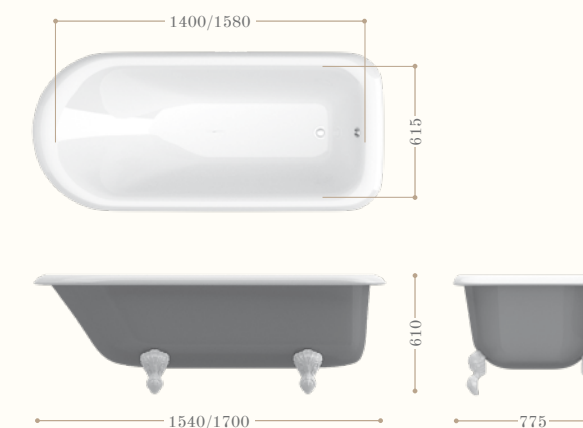

Margaret 1700

con fori a bordo/with tap holes

Codice/Code 9149

verniciatura esterna/external painting:
bianco/white
codice RAL/colours RAL code