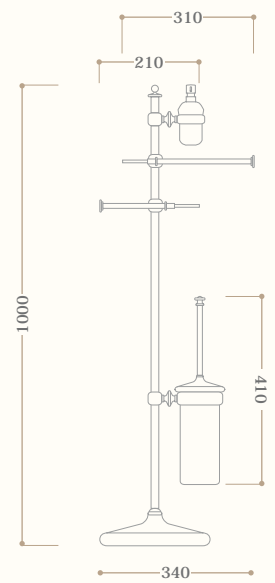

Unique Accessori - Accessories

Douglas portasalviette e scopino

Douglas freestanding towel rail with toilet brush

Codice/Code 10610

disponibile in tutte le finiture
available in all our finishes

Forrest portasalviette e accessori