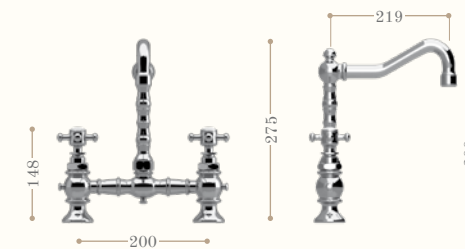

Soffione doccia Ø 200 mm
Overhead shower Ø 200 mm
Codice/Code 0113

disponibile in tutte le finiture
available in all our finishes

ANTIQUÉ

Antique basin mixer three tap holes bronze.
Left page: Antique floor mounted bath and shower mixer in calux.