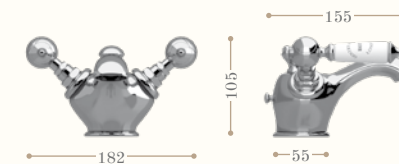

disponibile in tutte le finiture
available in all our finishes

Monoforo lavabo un foro con salterello
Basin one hole mixer with pop-up waste