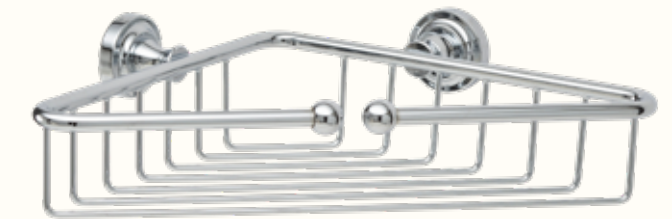

Codice/Code 10255

disponibile in tutte le finiture
available in all our finishes

Scopino a muro
Wall mounted toilet brush holder

Codice/Code 20262

disponibile in tutte le finiture
available in all our finishes