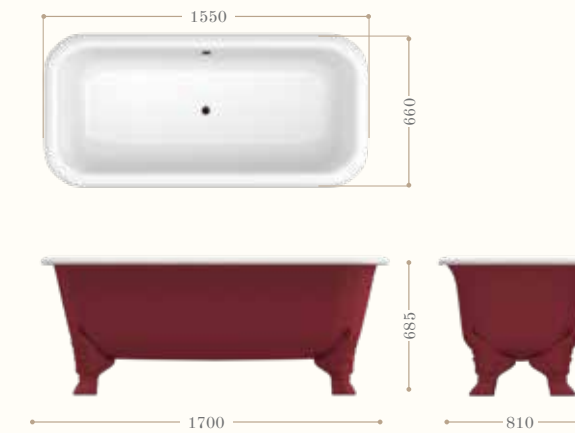

Vasche in ghisa - Cast iron bathtubs

Bexley

Codice/Code 9132

verniciatura esterna/external painting:
bianco/white
codice RAL/colours RAL code