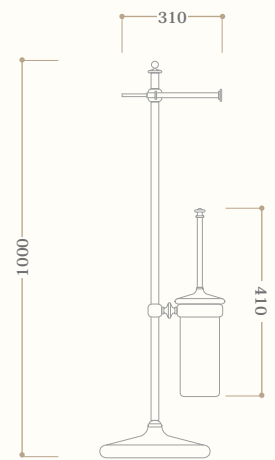

Unique Accessori - Accessories

Douglas portasalviette e scopino

Douglas freestanding towel rail with toilet brush

Codice/Code 10610

disponibile in tutte le finiture
available in all our finishes