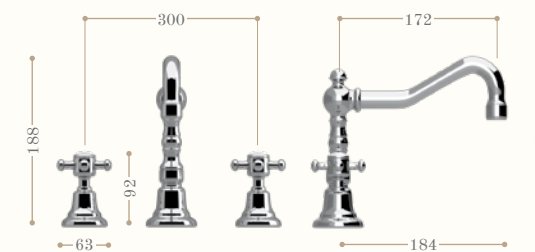

**Gruppo lavabo due fori
con bocca girevole**

*Basin mixer center
to center two tap holes*

Codice/Code 8252

*disponibile in tutte le finiture
available in all our finishes*