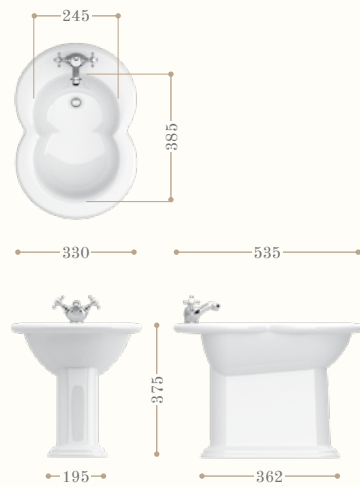

Undermounted basin 480mm

Codice/Code 2010

Lavabo sottopiano 440mm

Undermounted basin 440mm

Codice/Code 2009

Bidet
Codice/Code 2015 | 2016

disponibile a 1, 3 fori
available with 1, 3 tap holes

Vaso Closet
Codice/Code 2005