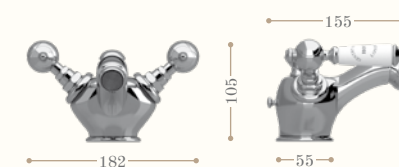

Codice/Code 8343

disponibile in tutte le finiture
available in all our finishes

Monoforo bidet un foro con salterello
Bidet one hole mixer with pop-up waste