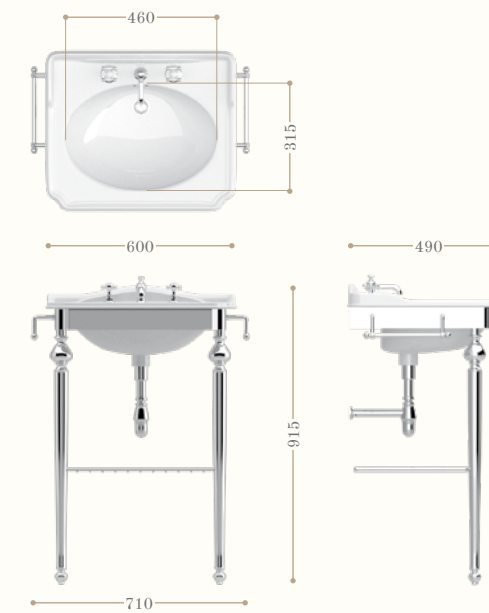

disponibile a 1, 2, 3 fori
available with 1, 2, 3 holes

Colonna lavabo
Basin pedestal
Codice/Code 4003

New City console
Codice/Code 4098