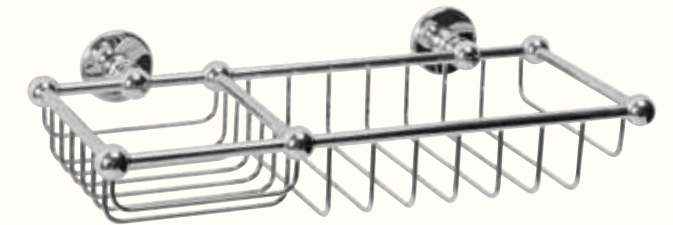

Le misure sono espresse in mm. *The measures are expressed in mm.*

Cestello grande
Large soap and sponge basket

Codice/Code 10250

disponibile in tutte le finiture
available in all our finishes

Cestello ad angolo
Corner soap basket