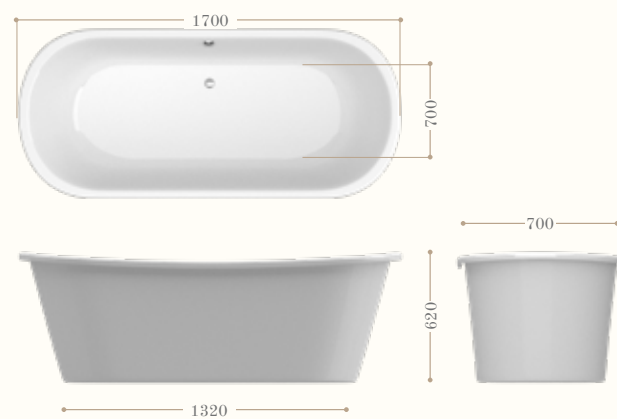

Trendy

Codice/Code 9305