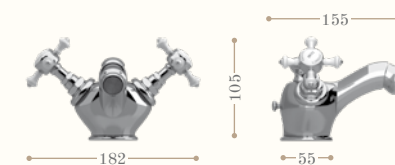

Basin wall mounted mixer

Codice/Code 8172

disponibile in tutte le finiture
available in all our finishes

Monoforo lavabo un foro con salterello

Basin one hole mixer with pop-up waste

Codice/Code 8144

disponibile in tutte le finiture
available in all our finishes