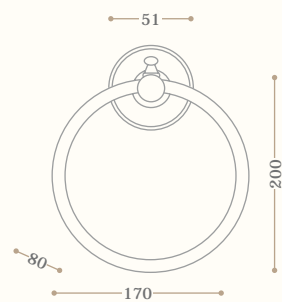

Anello portasalvietta

Towel ring

Codice/Code 8378

disponibile in tutte le finiture
available in all our finishes