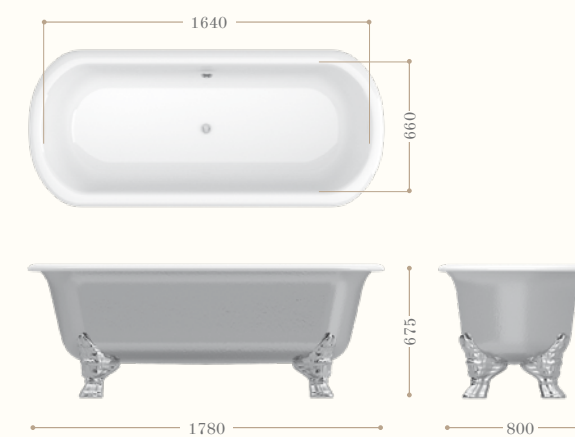

Carlton

decorata in foglia oro
in luxury finishing gold leaf
Codice/Code 9141

set piedi in ghisa/cast iron feet set:
oro/gold

Vasche in ghisa - *Cast iron bathtubs*

Carlton

decorata in foglia argento
in luxury finishing silver leaf