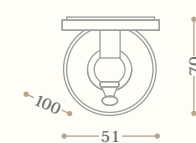

disponibile in tutte le finiture
available in all our finishes

Portaspazzolini a muro
Wall mounted toothbrush holder
Codice/Code 8374