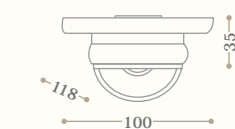

disponibile in tutte le finiture
available in all our finishes

Portasapone in cristallo a muro
Crystal wall mounted soap dish
Codice/Code 8368