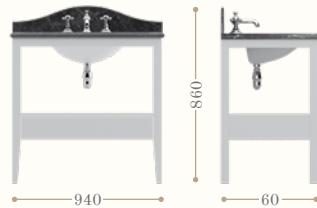

Prince

Codice/Code 3011

marmo/marble:
Nero Marquinia/Black Marquinia

Victorian lavabo sottopiano
Victorian undermounted basin

Codice/Code 2010

disponibile/available:
bianco/white RAL 9016
avorio/ivory RAL 9001
grigio perla/pearl grey RAL 7047
borgogna/burgundy RAL 4004
nero/black RAL 9005