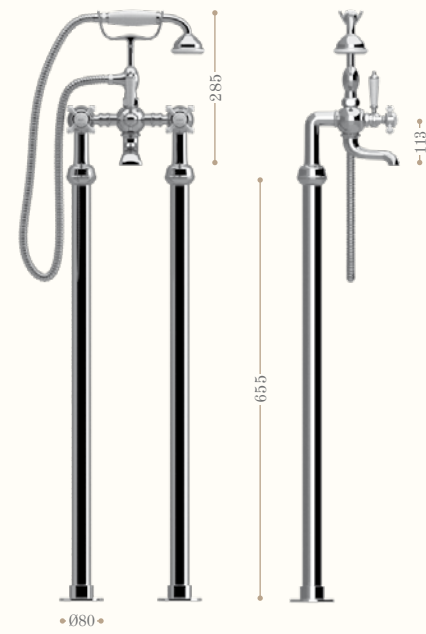

**Gruppo vasca con doccetta
montaggio a terra**

*Floor mounted bath
and shower mixer*

Codice/Code 8169

*disponibile in tutte le finiture
available in all our finishes*