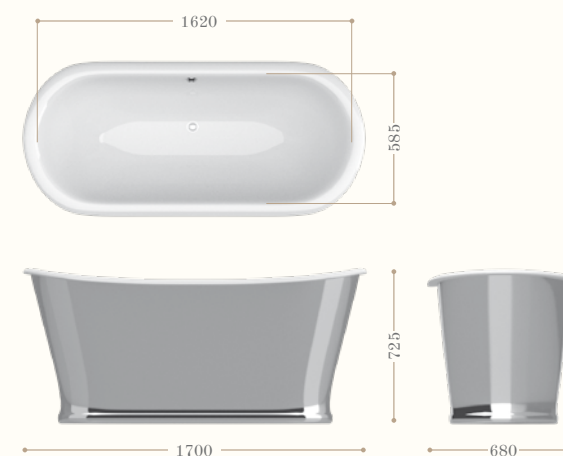

Vasche in ghisa - Cast iron bathtubs

Richmond

Codice/Code 9191

rivestimento in foglia alluminio
aluminium coating