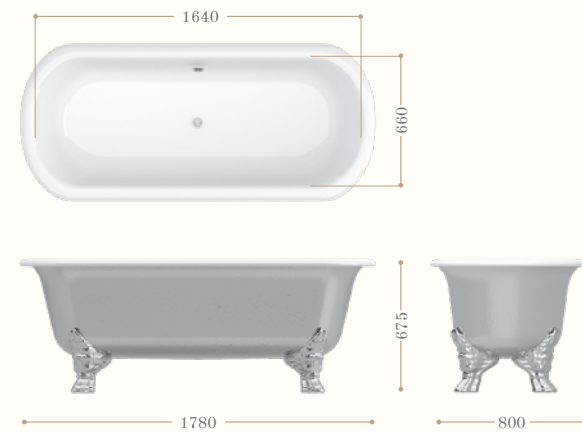

Vasche in ghisa - *Cast iron bathtubs*

Carlton

decorata in foglia argento
in luxury finishing silver leaf

Codice/Code 9142

set piedi in ghisa/cast iron feet set:
argento/silver
codice RAL/colours RAL code