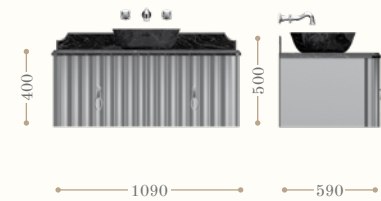

Charlotte sospeso
Codice/Code 3178
marmo/marble: black