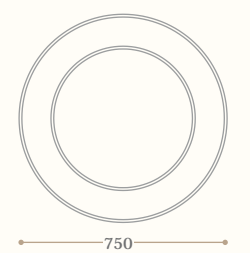

Arlene

specchiera in legno intarsiata a mano
decorazioni in foglia argento
*wood hand carved mirror
silver leaf decorations*

Codice/Code 10-033

finitura/finishing: Florence Silver

Moon

specchiera in legno
wood mirror

Codice/Code 3111

finitura/finishing: Silver leaf