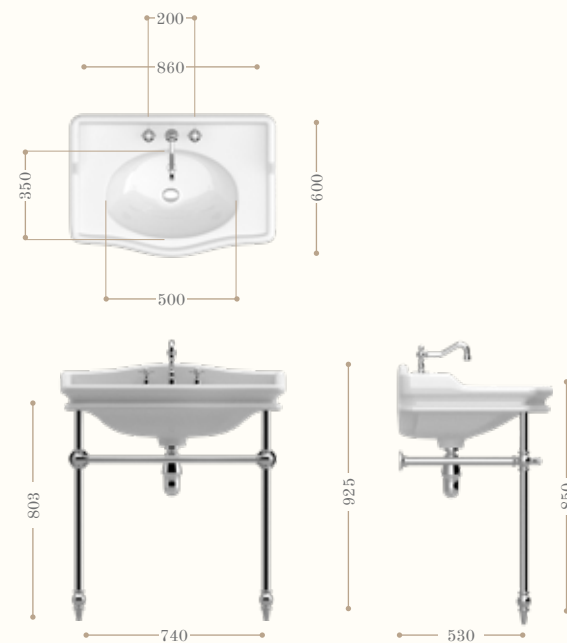

Lavabo Classic 860 mm bianco
Classic basin 860 mm white
Codice/Code 2340 | 2341 | 2342

disponibile a 1, 2, 3 fori
available with 1, 2, 3 tap holes

Console in ottone
Brass console

Codice/Code 2355 | 23516

Console in ottone con o senza mensola in vetro
Brass console with or without glass shelf

Codice/Code 2365 | 2366
disponibile in tutte le finiture
available in all our finishes