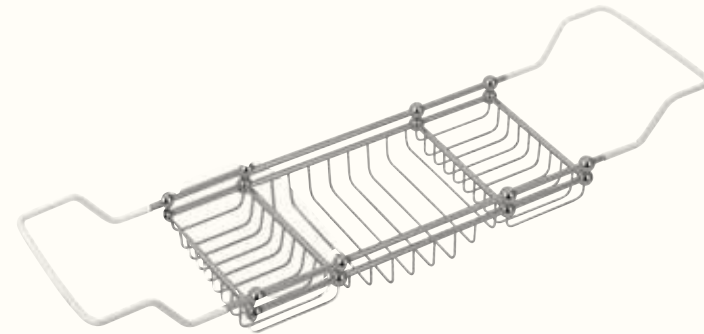

disponibile in tutte le finiture
available in all our finishes

Accessorio Reggilibro
Book Stand for bathrack
Codice/Code 10285