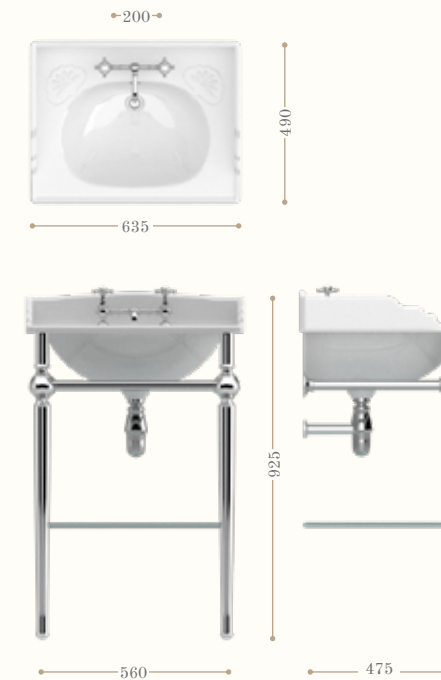

disponibile in tutte le finiture
available in all our finishes

Lavabo grande bianco
Large basin white
Codice/Code 2000 | 2001 | 2002

disponibile a 1, 2, 3 fori
available with 1, 2, 3 tap holes

Simple Console