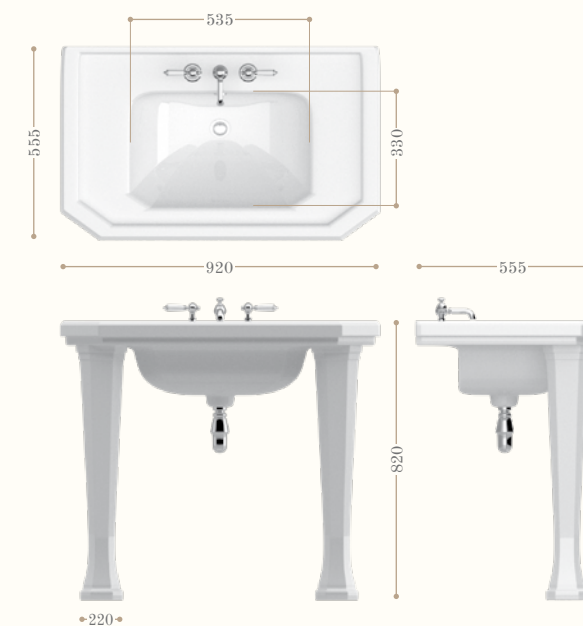

Large basin 920 mm

Codice/Code 2217 | 2218 | 2219

disponibile a 1, 2, 3 fori
available with 1, 2, 3 holes

Colonna lavabo

Basin pedestal

Codice/Code 2203

Lavabo grande 920 mm

Large basin 920 mm