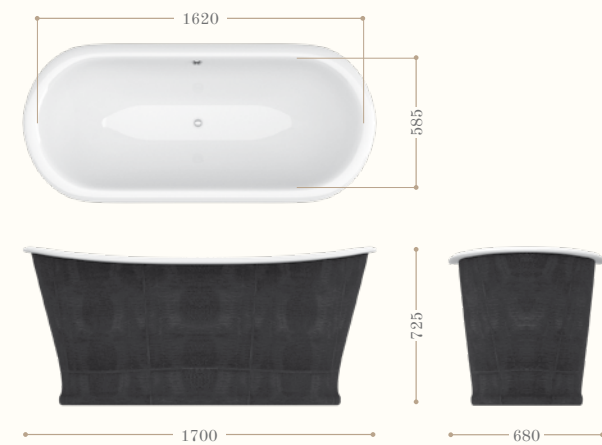

York

rivestimento in pelle nera
black leather coating

Codice/Code 9192