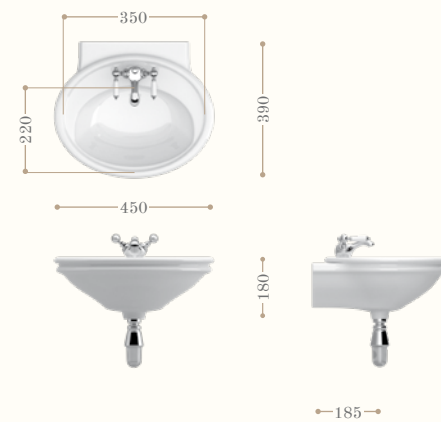

Cloackroom lavabo
Cloackroom basin
Codice/Code 1511 | 1512

disponibile a 1 e 3 fori
available with 1 and 3 holes