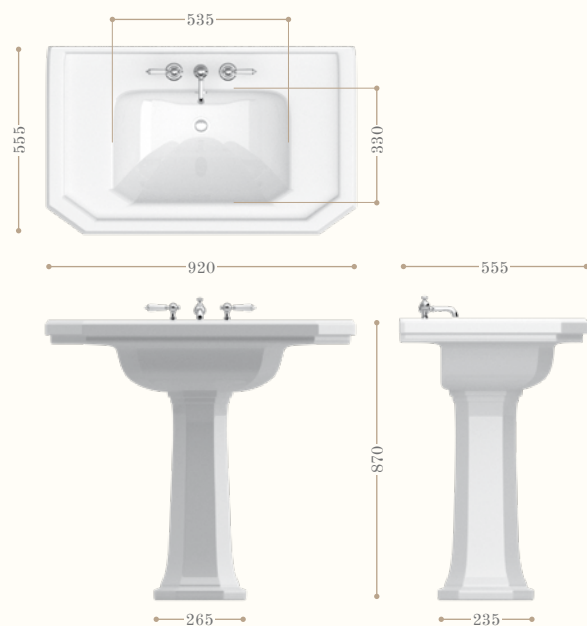

Lavabo grande 920 mm

Large basin 920 mm

Codice/Code 2217 | 2218 | 2219

disponibile a 1, 2, 3 fori
available with 1, 2, 3 holes