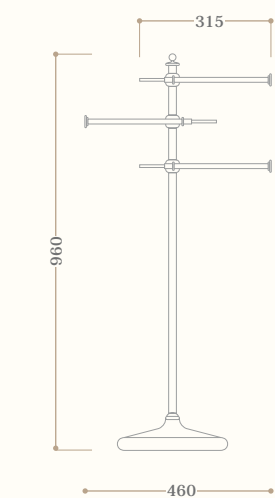

Forrest freestanding towel rail with accessories

Codice/Code 10615

disponibile in tutte le finiture
available in all our finishes

Trevor portasalviette

Trevor freestanding towel rail

Codice/Code 10168

disponibile in tutte le finiture
available in all our finishes