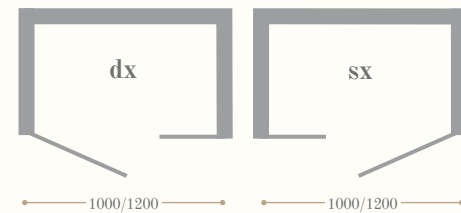

Arcadia porta battente e pannello fisso

Arcadia door with fixed panel

vetro trasparente/vetro satinato
clear glass/frosted glass

disponibile in tutte le finitureoro/bronzo
decoro vetro floreale o déco
available in all our finishesgold/bronze
glass decoration floral or déco

Arcadia cabina doccia ad angolo

Arcadia shower enclosures

vetro trasparente/vetro satinato
clear glass/frosted glass

disponibile in tutte le finitureoro/bronzo
decoro vetro floreale o déco
available in all our finishesgold/bronze
glass decoration floral or déco

Arcadia cabina doccia ad angolo semicircolare

Arcadia corner enclosures

vetro trasparente/vetro satinato
clear glass/frosted glass

disponibile in cromo/inaluz
decoro vetro floreale o déco
available in chrome/inaluz
glass decoration floral or déco

Arcadia porta battente

Arcadia door

vetro trasparente/vetro satinato
clear glass/frosted glass

disponibile in tutte le finitureoro/bronzo
decoro vetro floreale o déco
available in all our finishesgold/bronze
glass decoration floral or déco