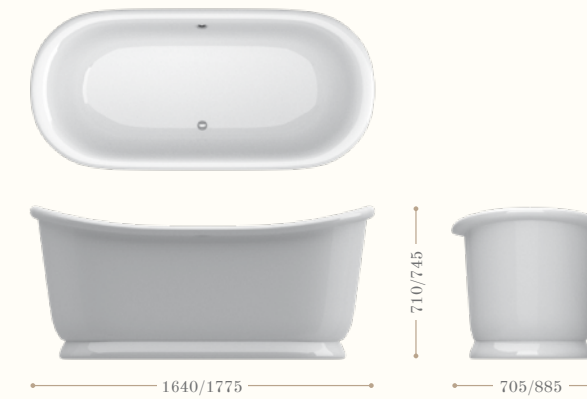

Trendy

Codice/Code 9305

Vasche Acriliche - *Acrylic Bathtubs*

Georgian 1640

Codice/Code 9345

Georgian 1770

Codice/Code 9346

Jacqueline Bathtub in Quartz Stone and Prado Bathtub in Quartz Stone.
Left page: Manhattan Bathtub in Quartz Stone, Mayfair floor mounted bath and shower mixer chrome.