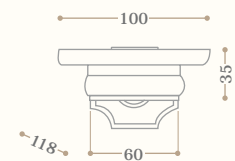

disponibile in tutte le finiture
available in all our finishes

Portasapone in cristallo a muro
Crystal wall mounted soap dish
Codice/Code 8441