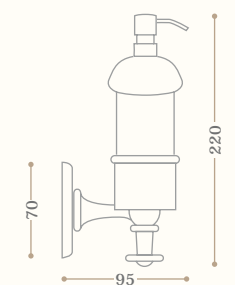

Ceramic wall mounted soap dish

Codice/Code 10740

disponibile in tutte le finiture
available in all our finishes

**Porta sapone liquido
in ceramica a muro**