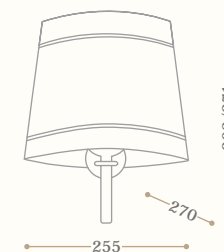

Black Cloud

lampada a parete con paralume
in tessuto bianco decoro nero
*wall lamp with shade
in white and black decor fabric*

Codice/Code 9294-B

disponibile in tutte le finiture
available in all our finishes