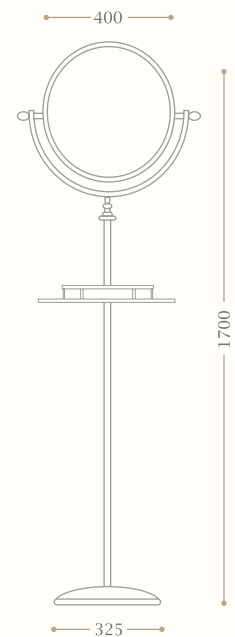

**Joel specchio a terra
con mensola in vetro**
**Joel freestanding mirror
with glass shelf**
Codice/Code 8693

disponibile in tutte le finiture
available in all our finishes