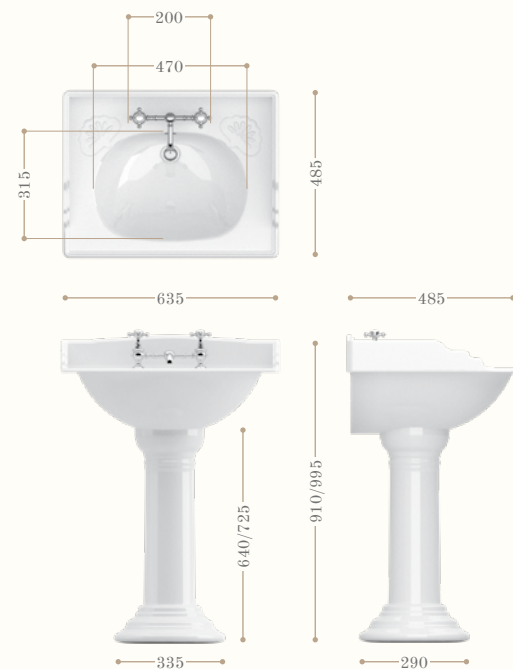

Lavabo grande bianco

Large basin white

Codice/Code 2000 | 2001 | 2002

disponibile a 1, 2, 3 fori
available with 1, 2, 3 tap holes

Colonna 640 mm

Standard pedestal 640 mm

Codice/Code 2003

Lavabo grande Victorian decorato Garden

Large basin Victorian decorated Garden

Codice/Code GRDN 2000 | GRDN 2001 | GRDN 2002

disponibile a 1, 2, 3 fori
available with 1, 2, 3 tap holes

Colonna decorata Garden

Pedestal decorated Garden

Codice/Code GRDN 2003

New Victorian console

con portasalviette e ripiano portaoggetti in vetro. Il portasalviette è reversibile.

with towel rail and glass shelf. The towel rail is reversible.

Codice/Code 9096

disponibile in tutte le finiture
available in all our finishes

Lavabo grande bianco

Large basin white

Codice/Code 2000 | 2001 | 2002

disponibile a 1, 2, 3 fori
available with 1, 2, 3 tap holes

Lavabo grande Victorian decorato Blue Pattern

Large basin Victorian decorated Blue Pattern

Codice/Code OSBR 2000 | OSBR 2001 | OSBR 2002

disponibile a 1, 2, 3 fori
available with 1, 2, 3 tap holes

Colonna decorata Blue Pattern

Pedestal decorated Blue Pattern

Codice/Code OSBR 2003