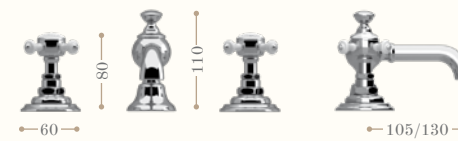

Gruppo lavabo a ponte due fori

Bridge basin mixer two tap holes

200 mm
Codice/Code 8148

150 mm
Codice/Code 8150

disponibile in tutte le finiture
available in all our finishes