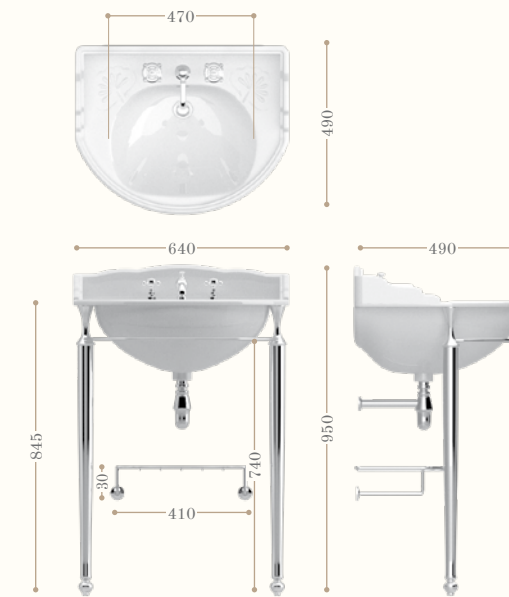

Colonna lavabo 640 mm

Fluted pedestal 640 mm

Codice/Code 2503

Colonna lavabo 725 mm

High fluted pedestal 725 mm

Codice/Code 2503-H

Belgravia console

Codice/Code 2520