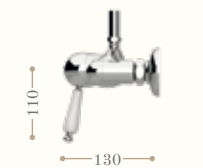

Monocomando doccia esterno

External shower mixer

Codice/Code 13011

disponibile in tutte le finiture
available in all our finishes