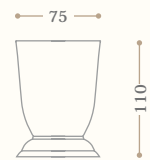

Metal freestanding tumbler

Codice/Code 8824

disponibile in cromo/incaflux/
dark gold/bronzo/nickel/rose gold
available in chrome/incaflux/
dark gold/bronze/nickel/rose gold