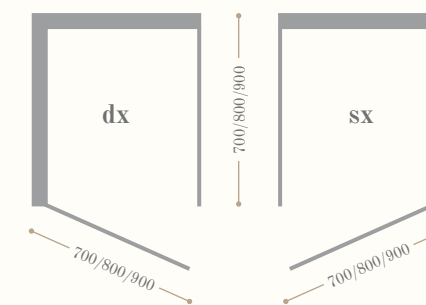

Arcadia porta battente e pannello fisso

Arcadia door with fixed panel

vetro trasparente/vetro satinato
clear glass/frosted glass

disponibile in tutte le finitureoro/bronzo
decoro vetro floreale o déco
available in all our finishesgold/bronze
glass decoration floral or déco