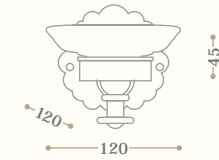

Ivy

**Portabicchiere
in ceramica a muro**

*Ceramic wall mounted tumbler
holder*

Codice/Code 10746

disponibile in tutte le finiture
available in all our finishes

Portasapone in ceramica a muro

Ceramic wall mounted soap dish