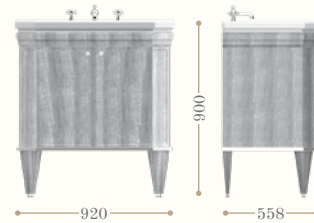

Victorian undermounted basin

Codice/Code 2010

Adelaide
Codice/Code 3158
 finitura/finishing: Chesnut, Silver
Claremont console
920 mm
Codice/Code 2217

Benjamin
Codice/Code 3155
 marmo/marble: black
 finitura/finishing: Rose Silver, Black lacquer
Victorian lavabo sottopiano
Victorian undermounted basin
Codice/Code 2010