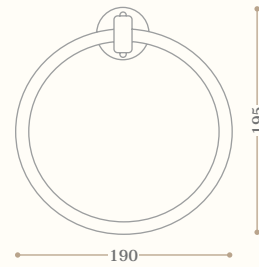

Anello portasalvietta
Towel ring

Codice/Code 10215

disponibile in cromo/incaflux/
dark gold/bronzo/nichel/rose gold
available in chrome/incaflux/
dark gold/bronze/nichel/rose gold