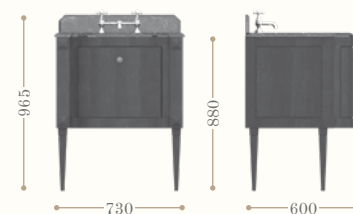

Chester Nero
Black Chester
Codice/Code 3095

marmo/marble: black

Victorian lavabo sottopiano
Victorian undermounted basin
Codice/Code 2010

Chester singolo Mogano
Single Chester Mahogany

Codice/Code 3090

marmo/marble: