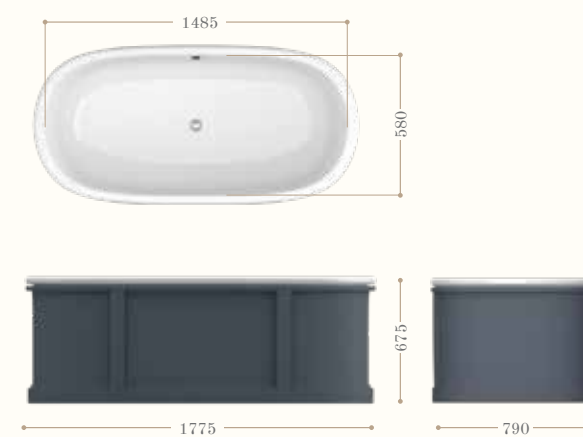

New Canada

Codice/Code 9133

verniciatura esterna/external painting:
bianco/white
codice RAL/colours RAL code