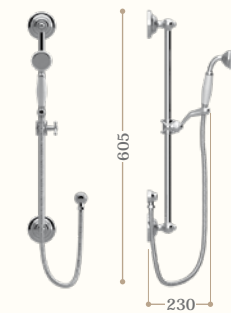

Gruppo New Royal
doccia termostatica da incasso

New Royal concealed
thermostatic shower mixer

Codice/Code 8195

disponibile in tutte le finiture
available in all our finishes