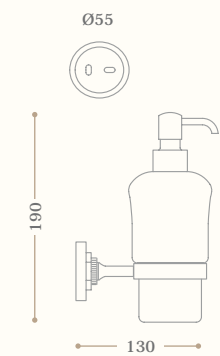

Portabicchiere a muro
Wall mounted tumbler holder

Codice/Code 10905

disponibile in tutte le finiture
available in all our finishes

Portasapone a muro
Wall mounted soap dish

Codice/Code 10900

disponibile in tutte le finiture
available in all our finishes