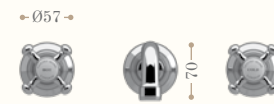

Codice/Code 8286

disponibile in tutte le finiture
available in all our finishes