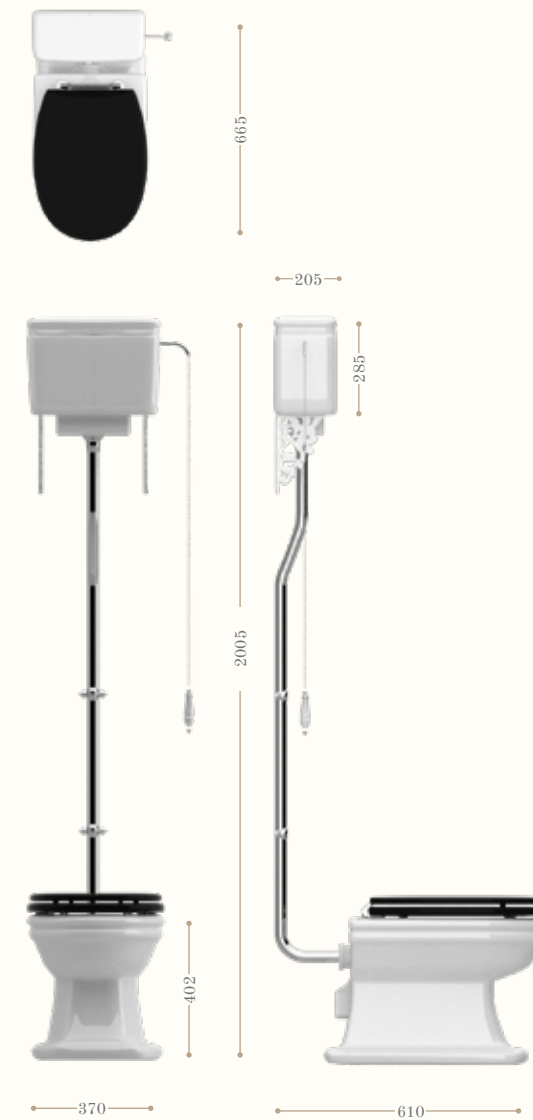

Vaso
Closet
Codice/Code 2305

Cassetta alta
High level cistern
Codice/Code 2307

accessori disponibili in tutte le finiture
accessories available in all our finishes