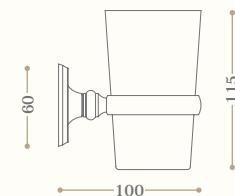

disponibile in tutte le finiture
available in all our finishes

Portaspazzolini a muro
Wall mounted toothbrush holder
Codice/Code 8445

disponibile in tutte le finiture
available in all our finishes

Portasapone in cristallo a muro
Crystal wall mounted soap dish
Codice/Code 8441

disponibile in tutte le finiture
available in all our finishes