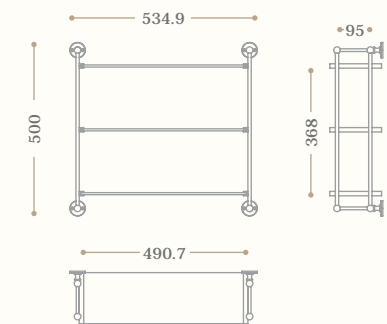

disponibile in tutte le finiture
available in all our finishes

Gruppo mensola a tre piani
Three tier shelf
Codice/Code 10295

disponibile in tutte le finiture
available in all our finishes