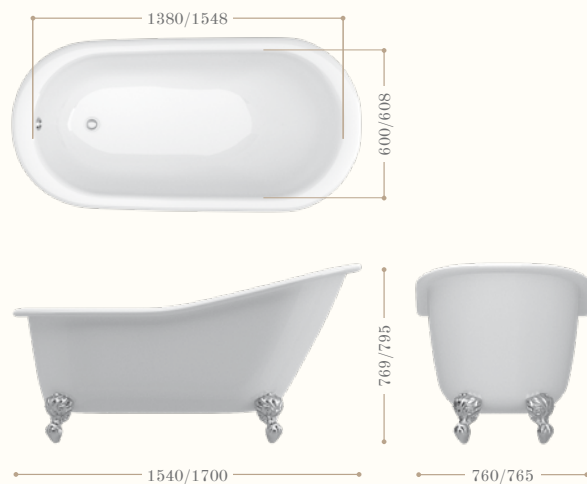

Vasche in ghisa - *Cast iron bathtubs*

Tulip

Codice/Code 9157

verniciatura esterna/external painting:
bianco/white
codice RAL/colours RAL code

set piedi in ghisa/cast iron feet set:
cromo/chrome
incalux/incaluz
bianchi/white
bronzo/bronze
grezzi/unfinished
codice RAL/colours RAL code

Jasmine 1700

Codice/Code 9148

verniciatura esterna/external painting:
bianco/white
codice RAL/colours RAL code

Jasmine 1540

Codice/Code 9152

set piedi in ghisa/cast iron feet set:
cromo/chrome
incalux/incaluz
bianchi/white
bronzo/bronze
grezzi/unfinished
codice RAL/colours RAL code

Vasche in ghisa - *Cast iron bathtubs*

Carlton

Codice/Code 9135

verniciatura esterna/external painting:
bianco/white
codice RAL/colours RAL code

set piedi in ghisa/cast iron feet set:
cromo/chrome
incalux/incaluz
bianchi/white
bronzo/bronze
grezzi/unfinished
codice RAL/colours RAL code

Carlton

decorata in foglia oro
in luxury finishing gold leaf
Codice/Code 9141

set piedi in ghisa/cast iron feet set:
oro/gold