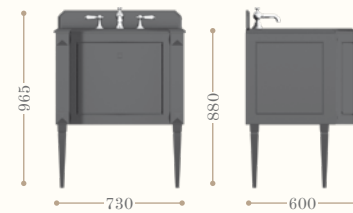

Chester Nero
Black Chester
Codice/Code 3095

marmo/marble: black

Victorian lavabo sottopiano
Victorian undermounted basin
Codice/Code 2010