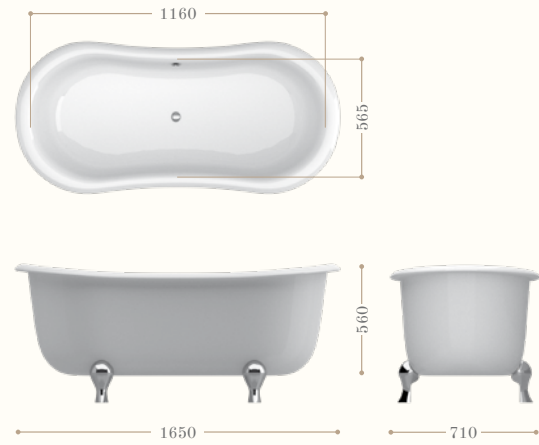

Vasche Acriliche - *Acrylic Bathtubs*

Bateau

Codice/Code 9301

set piedi Space Age/Space Age feet set:
cromo/chrome
bianchi/white
neri/black
set piedi Ball & Claw/Ball & Claw feet set:
cromo/chrome
bianchi/white
ghisa nera/cast iron black